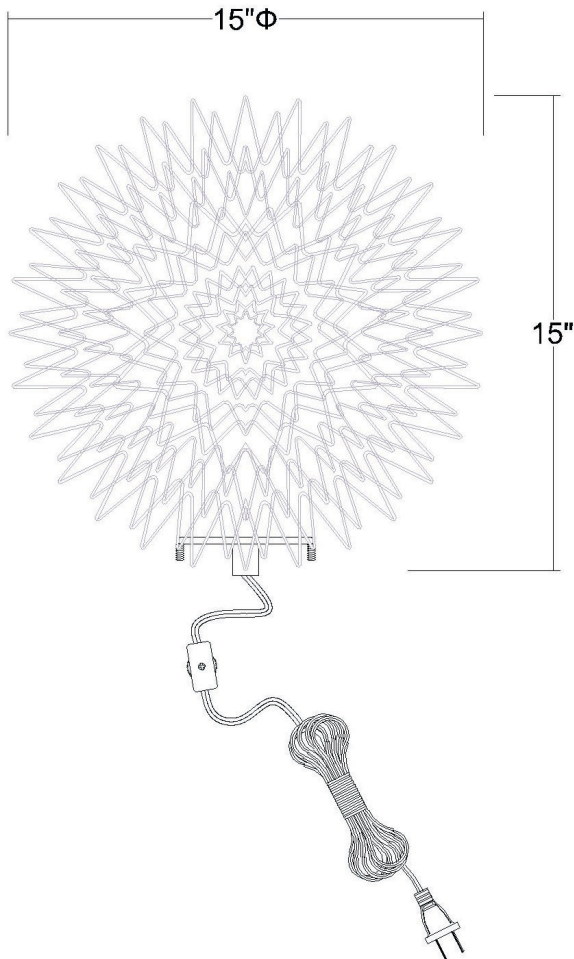

BA6013 LUMINARY ACCENT LAMP

Description:	Luminary accent lamp
Finish:	Rose gold
Dimensions:	15" dia.
Bulbs:	1 x 100W Med.
Installed Weight:	4.25 lbs.
Certification:	c UL

Material:	Steel and aluminum
Shade:	Hand woven aluminum wire
Back Plate Dimensions:	NA
Switch:	On/off line switch
Cord:	Gold, 6' plug-in
Dimmable:	Yes