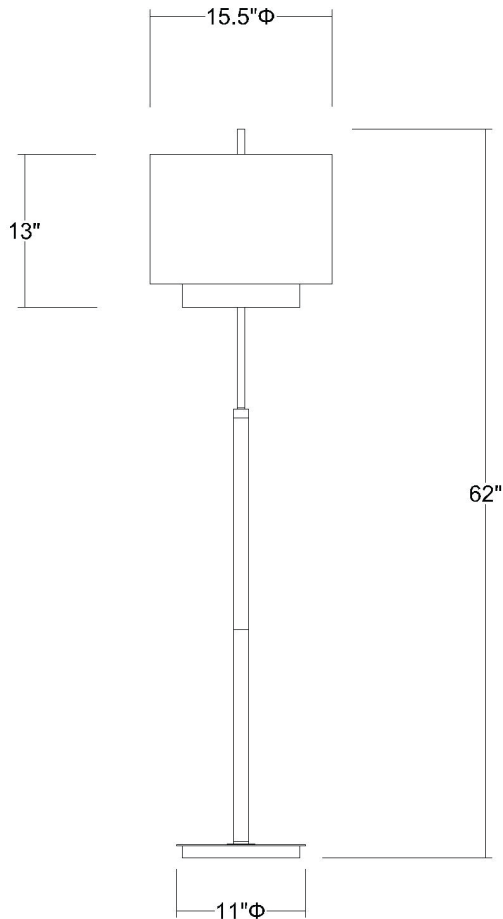

# BF7134 ROOSEVELT FLOOR LAMP

<b>Description:</b>	Roosevelt floor lamp
<b>Finish:</b>	Espresso/brushed nickel
<b>Dimensions:</b>	62" H x 15.5" W
<b>Bulbs:</b>	1 x 100W Med.
<b>Shade:</b>	Smoke gray/shantung two tier
<b>Installed Weight:</b>	13 lbs.
<b>Certification:</b>	c UL

<b>Material:</b>	Steel and fabric
<b>Glass:</b>	NA
<b>Back Plate Dimensions:</b>	NA
<b>Switch:</b>	3-way metal switch
<b>Cord:</b>	Silver, 8' plug-in
<b>Dimmable:</b>	Yes