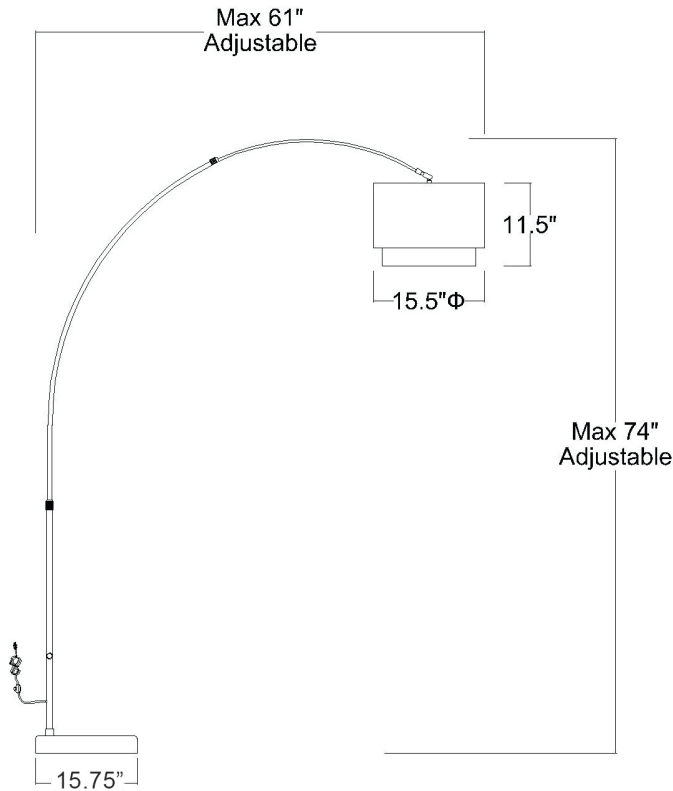

BFA8400 BRELLA ARC FLOOR LAMP

Description:	Brella arc floor lamp
Finish:	Brushed nickel with white marble base
Dimensions:	Adjusts 65" - 74" H, 61" max ext.
Bulbs:	1 x 150W Med.
Shade:	Sheer snow/shantung two tier

Installed Weight:	45.5 lbs
Certification:	c UL
Material:	Marble, steel, fabric
Glass:	NA
Back Plate Dimensions:	NA
Switch:	In-line foot switch
Cord:	Silver, 8' plug-in
Dimmable:	Yes