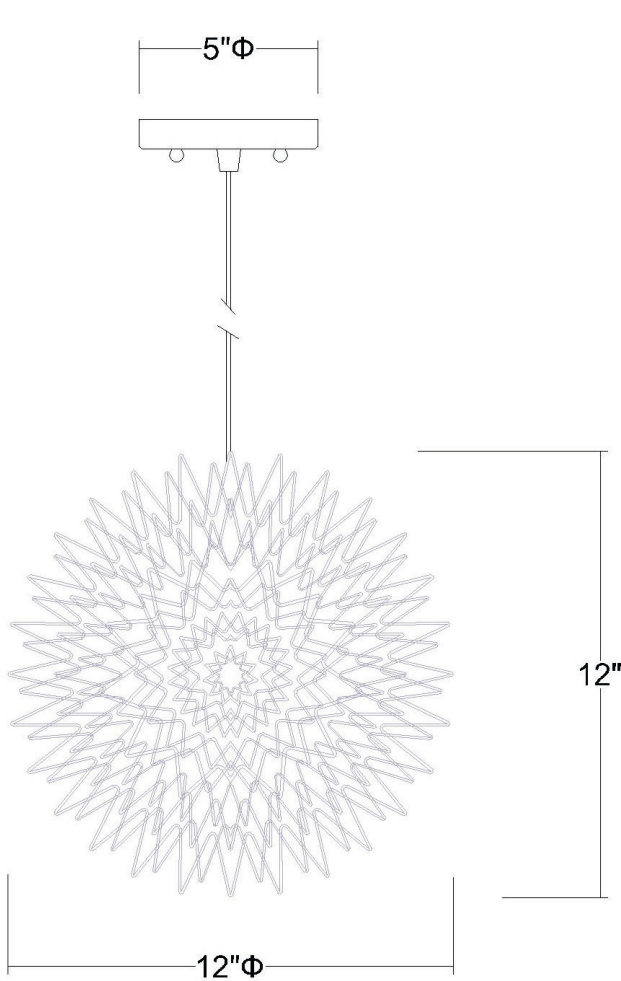

BP6008 LUMINARY PENDANT

Description:	Luminary pendant
Finish:	Metallic silver
Dimensions:	12" dia.
Bulbs:	1 x 60W Med.
Shade:	Hand woven aluminum wire
Installed Weight:	3.5 lbs.
Certification:	c UL dry location

Material:	Steel and aluminum
Glass:	NA
Canopy Dimensions:	5" dia.
Switch:	NA
Cord:	Silver, 12'
Dimmable:	Yes