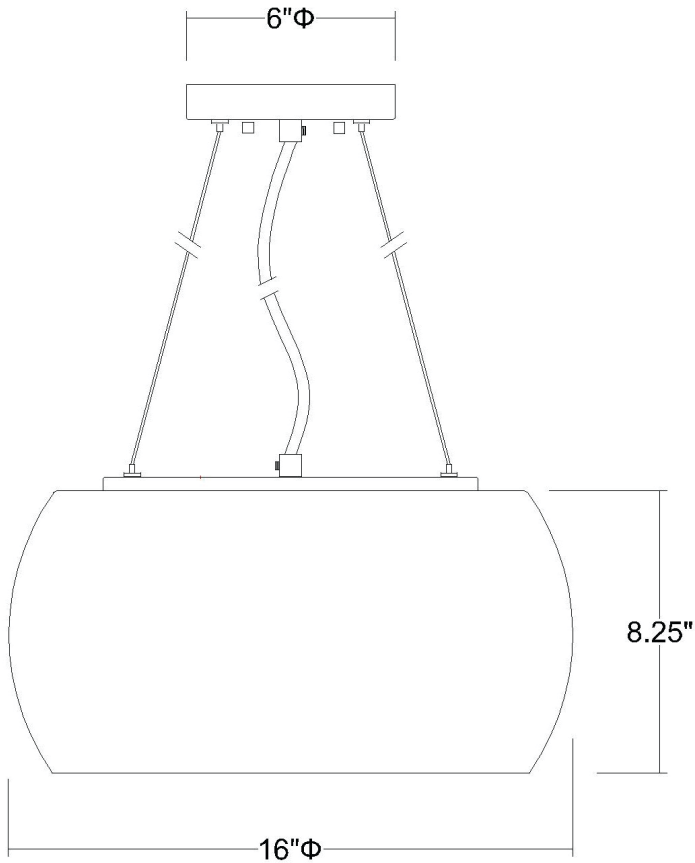

# BP6059 MYSTERE PENDANT

<b>Description:</b>	Mystere pendant
<b>Finish:</b>	Polished chrome
<b>Dimensions:</b>	16" dia. x 8.25" H
<b>Bulbs:</b>	1 x 100W Med.
<b>Shade:</b>	Glass
<b>Installed Weight:</b>	8.5 lbs.
<b>Certification:</b>	c UL / dry location

<b>Material:</b>	Glass and steel
<b>Glass:</b>	Clear dimpled
<b>Canopy Dimensions:</b>	6" dia.
<b>Switch:</b>	NA
<b>Cord:</b>	Silver, 12'
<b>Dimmable:</b>	Yes