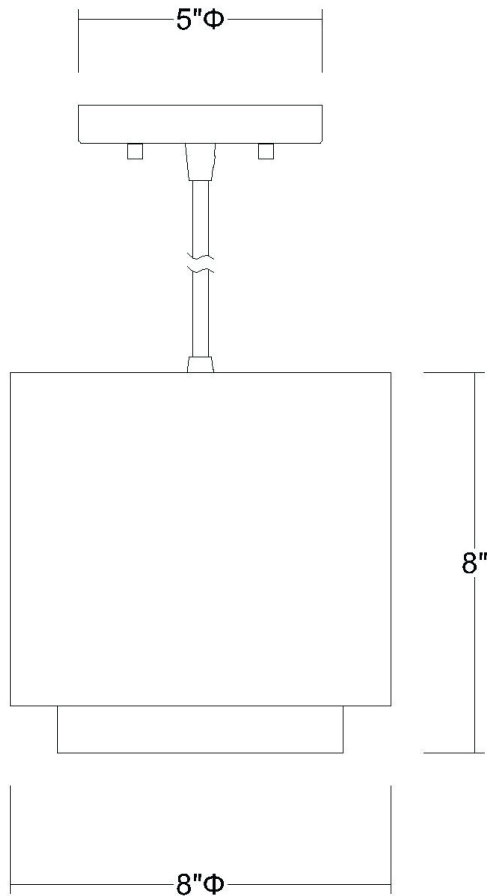

BP7136 BRELLA MINI PENDANT

Description:	Brella mini pendant
Finish:	Antique bronze
Dimensions:	8" dia. x 8" H
Bulbs:	1 x 75W Med.
Shade:	Smoke gray/shantung two tier
Installed Weight:	2 lbs.
Certification:	c UL / dry location

Material:	Fabric and steel
Glass:	NA
Canopy Dimensions:	5" dia.
Switch:	NA
Cord:	Brown, 12'
Dimmable:	Yes