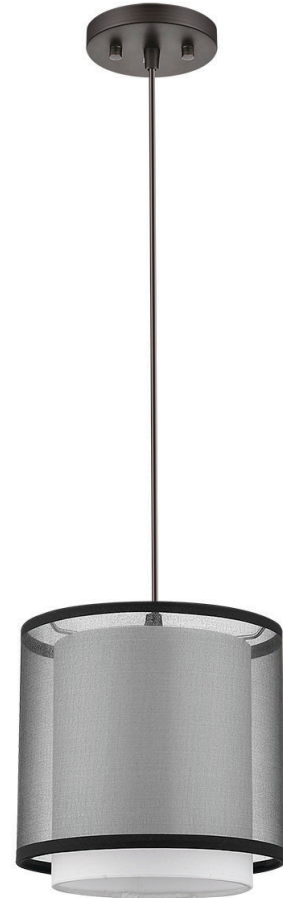

BP7136 BRELLA MINI PENDANT

Description:	Brella mini pendant
Finish:	Antique bronze
Dimensions:	8" dia. x 8" H
Bulbs:	1 x 75W Med.
Shade:	Smoke gray/shantung two tier
Installed Weight:	2 lbs.
Certification:	c UL / dry location

Material:	Fabric and steel
Glass:	NA
Canopy Dimensions:	5" dia.
Switch:	NA
Cord:	Brown, 12'
Dimmable:	Yes