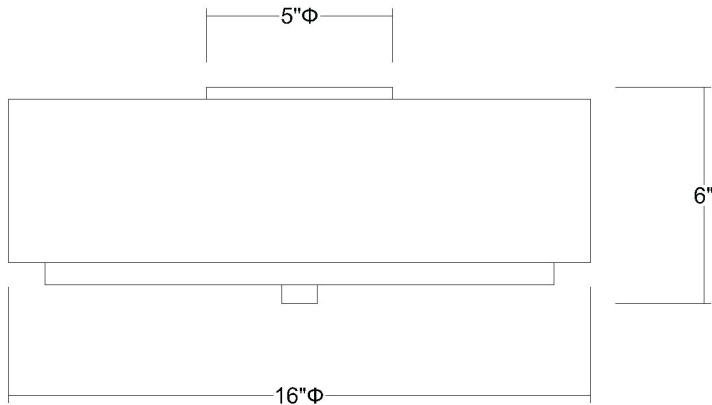

BP7158 BRELLA FLUSHMOUNT

Description:	Brella flushmount
Finish:	Brushed nickel
Dimensions:	16" dia. x 6" H
Bulbs:	2 x 40W Med.
Shade:	Sheer snow/shantung two tier
Installed Weight:	3.5 lbs.
Certification:	c UL / dry location

Material:	Fabric and steel
Glass:	NA
Canopy Dimensions:	5" dia.
Switch:	NA
Cord:	NA
Dimmable:	Yes