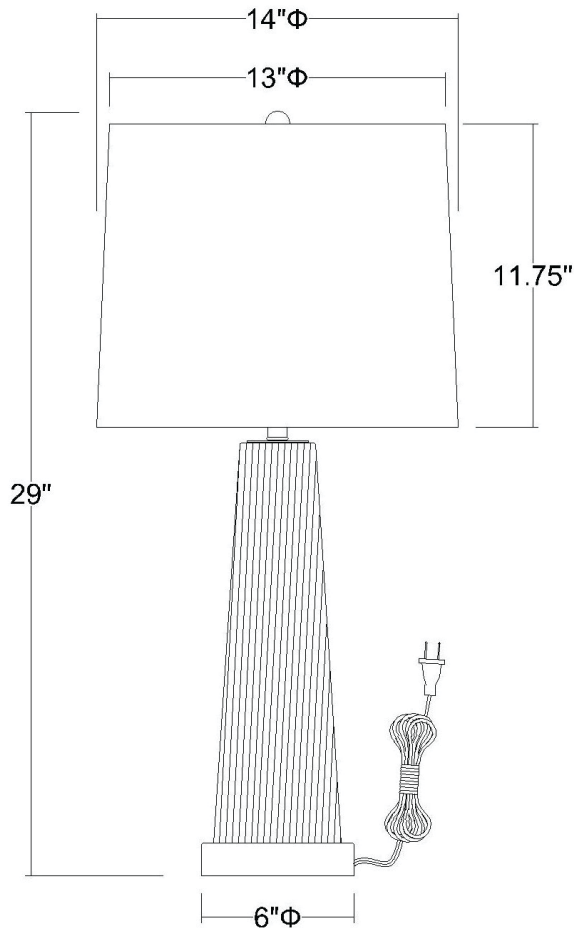

# BT5762 CHIARA TABLE LAMP

<b>Description:</b>	Chiara table lamp	<b>Material:</b>	Steel, glass, fabric
<b>Finish:</b>	Polished chrome	<b>Glass:</b>	Apple green reeded/ seeded
<b>Dimensions:</b>	29" H x 14" W	<b>Back Plate Dimensions:</b>	NA
<b>Bulbs:</b>	1 x 100W Med.	<b>Switch:</b>	3-way metal switch
<b>Shade:</b>	Off-white shantung	<b>Cord:</b>	Silver, 6' plug-in
<b>Installed Weight:</b>	6.5 lbs.	<b>Dimmable:</b>	Yes
<b>Certification:</b>	c UL		