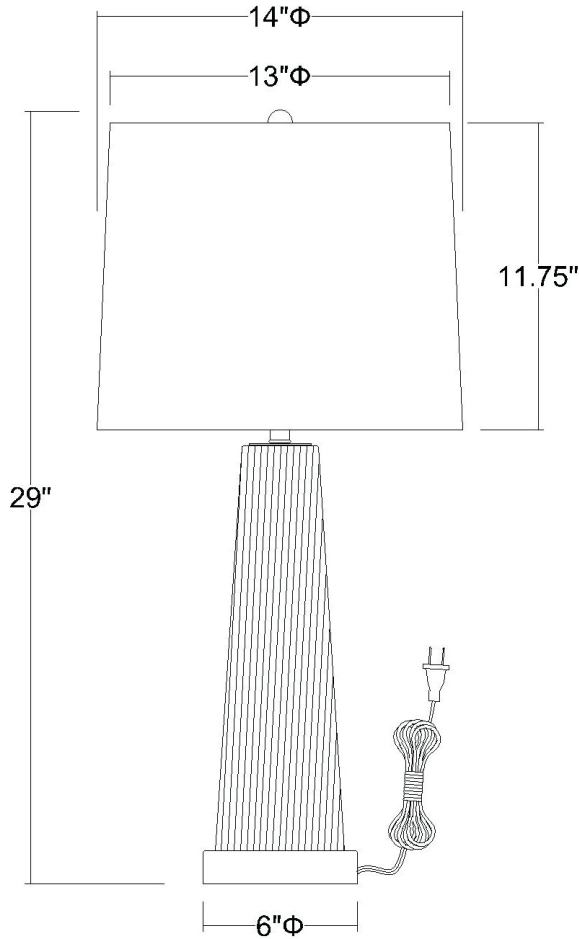

BT5765 CHIARA TABLE LAMP

Description:	Chiara table lamp	Material:	Steel, glass, fabric
Finish:	Polished chrome	Glass:	Smoke reeded/ seeded
Dimensions:	29" H x 14" W	Back Plate Dimensions:	NA
Bulbs:	1 x 100W Med.	Switch:	3-way metal switch
Shade:	Off-white shantung	Cord:	Silver, 6' plug-in
Installed Weight:	6.5 lbs.	Dimmable:	Yes
Certification:	c UL		