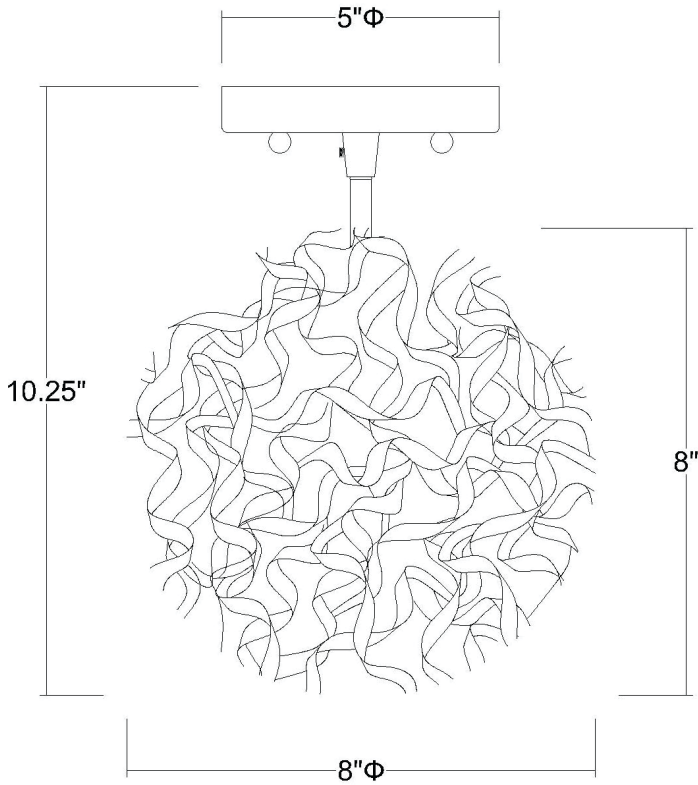

# BW6031 SNOW 1-LIGHT FLUSHMOUNT

<b>Description:</b>	Snow 1-light flushmount
<b>Finish:</b>	Brushed nickel
<b>Dimensions:</b>	8" W x 8" H
<b>Bulbs:</b>	1 x 60W Med.
<b>Shade:</b>	Hand woven aluminum strand
<b>Installed Weight:</b>	3 lbs.
<b>Certification:</b>	c UL / dry location

<b>Material:</b>	Steel and aluminum
<b>Glass:</b>	NA
<b>Canopy Dimensions:</b>	5" dia.
<b>Mounting Holes:</b>	2.75" apart
<b>Switch:</b>	NA
<b>Cord:</b>	NA
<b>Dimmable:</b>	Yes