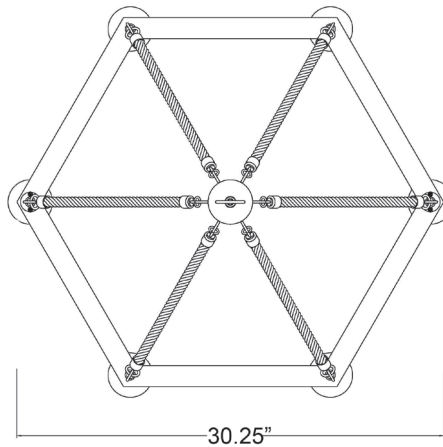

IN10055AGY HOLDEN 6-LIGHT CHANDELIER

Description:	Holden 6-light chandelier
Finish:	Antique Gray
Dimensions:	30-1/4" W x 25-3/4" H
Bulbs:	6-60w Med.
Installed Weight:	
Certification:	cETL / dry location

Material:	Steel and rope
Shades:	NA
Glass:	NA
Canopy Dimensions:	5-3/4" Dia.
Chain/Wire:	5' chain, 12' wire
Additional Finishes:	NA