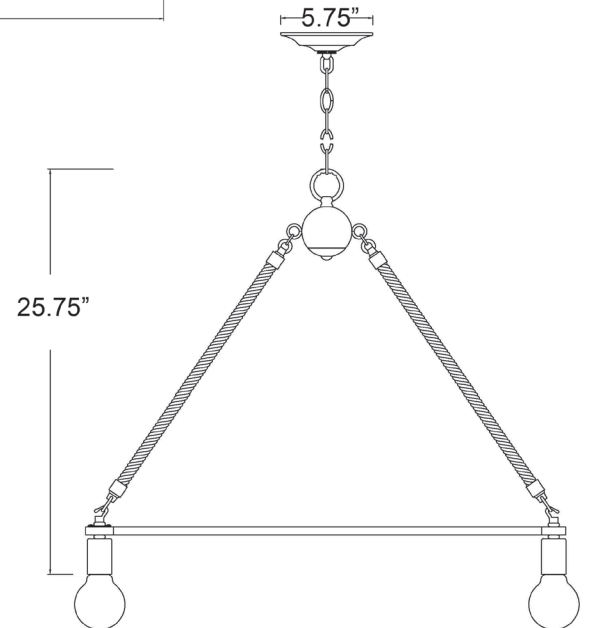

IN10055AGY HOLDEN 6-LIGHT CHANDELIER

Description:	Holden 6-light chandelier
Finish:	Antique Gray
Dimensions:	30-1/4" W x 25-3/4" H
Bulbs:	6-60w Med.
Installed Weight:	
Certification:	cETL / dry location

Material:	Steel and rope
Shades:	NA
Glass:	NA
Canopy Dimensions:	5-3/4" Dia.
Chain/Wire:	5' chain, 12' wire
Additional Finishes:	NA