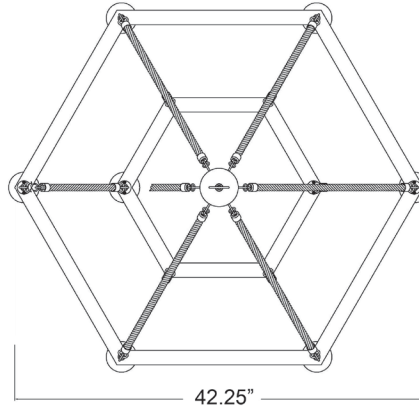

IN10056AGY

HOLDEN 12-LIGHT CHANDELIER

Description:	Holden 12-light chandelier
Finish:	Antique Gray
Dimensions:	42-1/4" W x 43-1/2" H
Bulbs:	12-60w Med.
Installed Weight:	
Certification:	cETL / dry location

Material:	Steel and rope
Shades:	NA
Glass:	NA
Canopy Dimensions:	5-3/4" Dia.
Chain/Wire:	5' chain, 12' wire
Additional Finishes:	NA