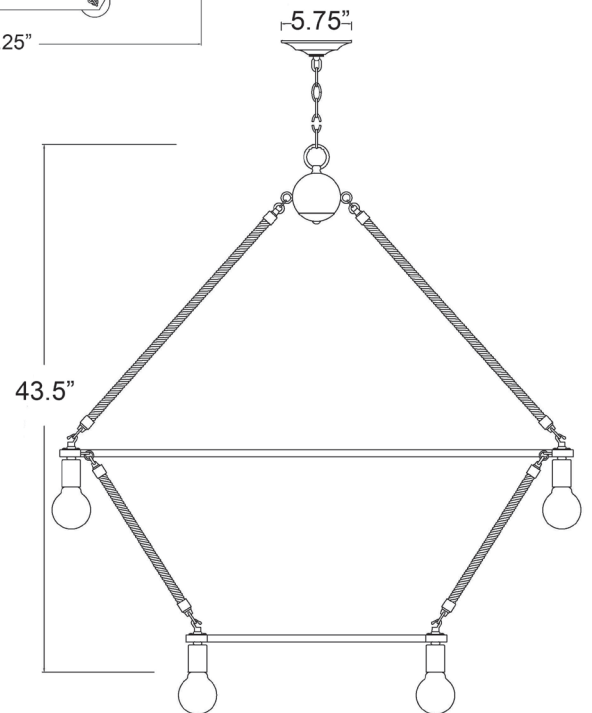

IN10056AGY

HOLDEN 12-LIGHT CHANDELIER

Description:	Holden 12-light chandelier
Finish:	Antique Gray
Dimensions:	42-1/4" W x 43-1/2" H
Bulbs:	12-60w Med.
Installed Weight:	
Certification:	cETL / dry location

Material:	Steel and rope
Shades:	NA
Glass:	NA
Canopy Dimensions:	5-3/4" Dia.
Chain/Wire:	5' chain, 12' wire
Additional Finishes:	NA