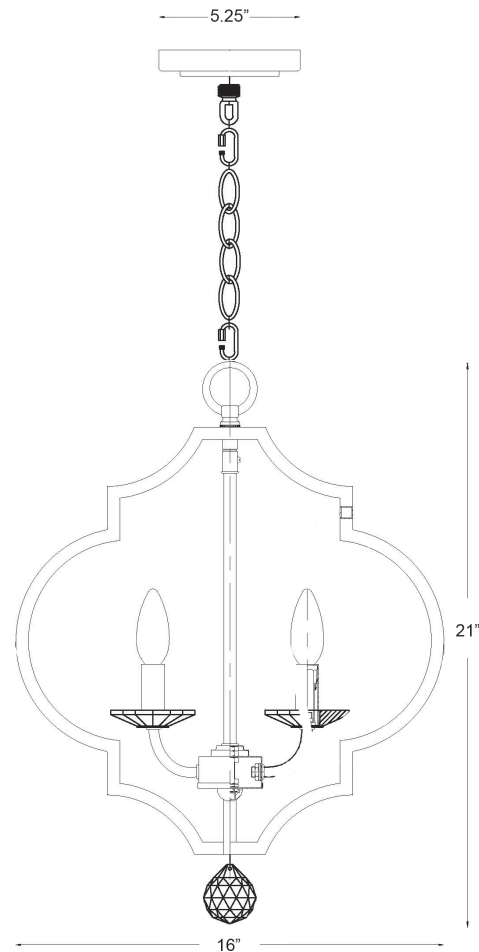

IN11017RB

PEYTON 4-LIGHT CHANDELIER

Description:	Peyton 4-light chandelier
Finish:	Raw brass
Dimensions:	16" D x 21" H
Bulbs:	4-60w candelabra
Installed Weight:	6 lbs.
Certification:	Dry location / c UL

Material:	Steel and K9 crystal
Shade:	NA
Glass:	NA
Canopy Dimensions:	5-1/4" dia.
Chain/Wire:	5' chain, 12' wire
Additional Finishes:	NA