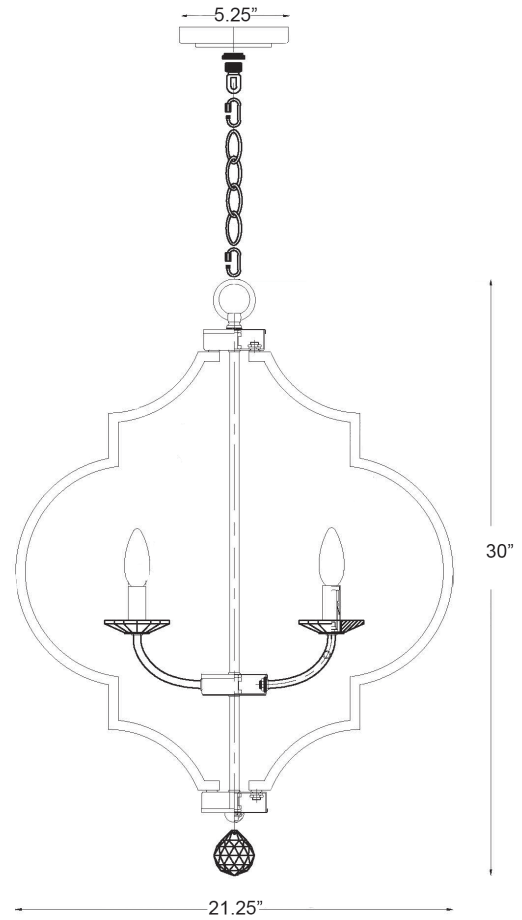

# IN11018RB

## PEYTON 6-LIGHT CHANDELIER

<b>Description:</b>	Peyton 6-light chandelier
<b>Finish:</b>	Raw brass
<b>Dimensions:</b>	21-1/4" D x 30" H
<b>Bulbs:</b>	6-60w candelabra
<b>Installed Weight:</b>	10 lbs.
<b>Certification:</b>	Dry location / c UL

<b>Material:</b>	Steel and K9 crystal
<b>Shade:</b>	NA
<b>Glass:</b>	NA
<b>Canopy Dimensions:</b>	5-1/4" dia.
<b>Chain/Wire:</b>	5' chain, 12' wire
<b>Additional Finishes:</b>	NA