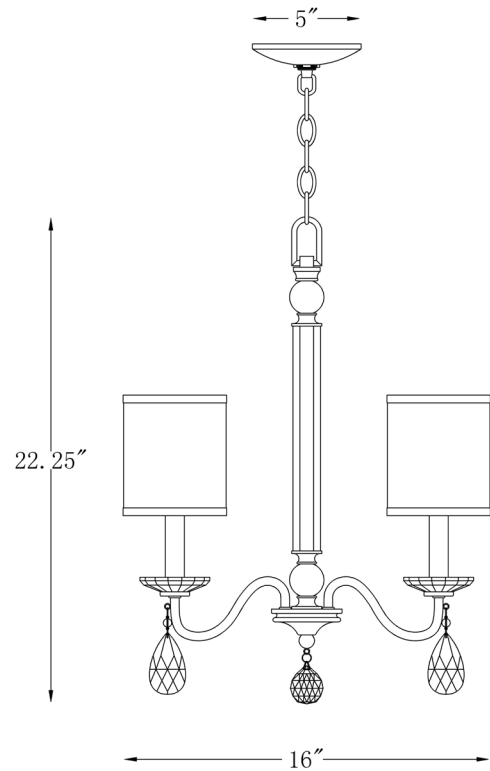

IN11051PN

LILY 3-LIGHT PENDANT

Description: Lily 3-Light Pendant

Finish: Polished Nickel

Dimensions: 16" D x 22.25" H

Bulbs: 3-60w Cand.

Certification: cUL / dry location

Material: Steel

Shades: White Fabric

Glass: K9 Crystals

Canopy Dimensions: 5" Dia.

Chain/Wire: 5' Chain, 12' Wire

Additional Finishes: NA