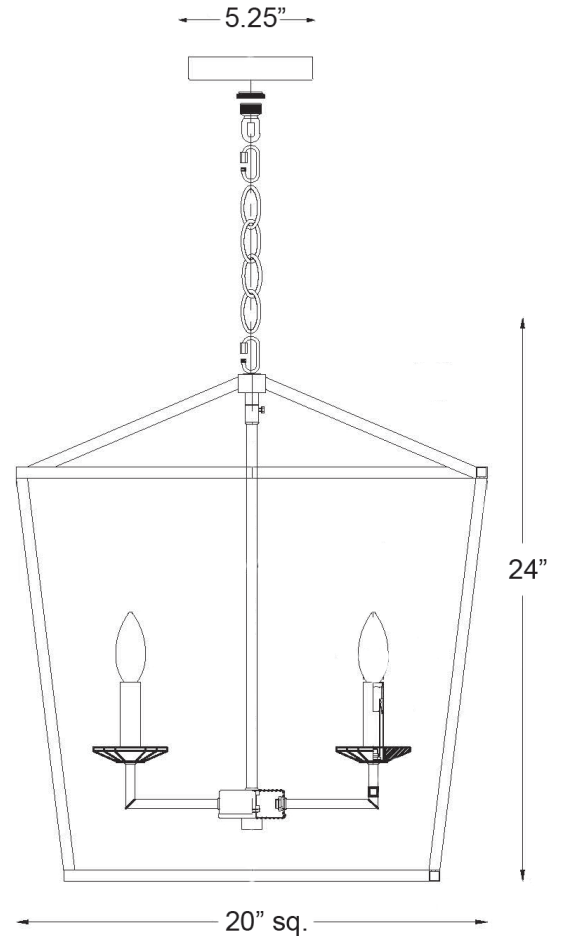

IN11130AG

KENNEDY 6-LIGHT CHANDELIER

Description:	Kennedy 6-light chandelier
Finish:	Antique gold
Dimensions:	20" sq. x 24" H
Bulbs:	6-60w candelabra
Installed Weight:	11 lbs.
Certification:	Dry location / c UL

Material:	Steel and K9 crystal
Shades:	NA
Glass:	NA
Canopy Dimensions:	5-1/4" dia.
Chain/Wire:	5' chain, 12' wire
Additional Finishes:	NA