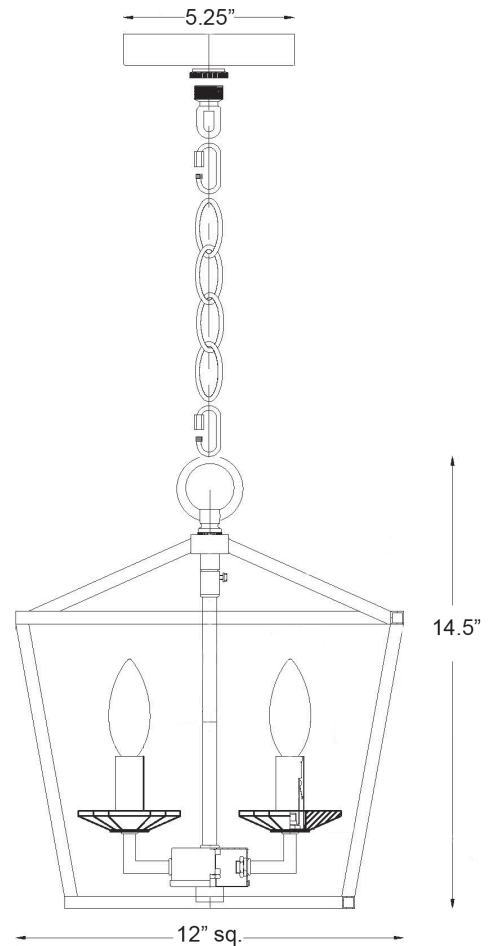

# IN11131AG

## KENNEDY 3-LIGHT PENDANT

<b>Description:</b>	Kennedy 3-light pendant
<b>Finish:</b>	Antique gold
<b>Dimensions:</b>	12" sq. x 14-1/2" H
<b>Bulbs:</b>	3-60w candelabra
<b>Installed Weight:</b>	6 lbs.
<b>Certification:</b>	Dry location / c UL

<b>Material:</b>	Steel and K9 crystal
<b>Shades:</b>	NA
<b>Glass:</b>	NA
<b>Canopy Dimensions:</b>	5-1/4" dia.
<b>Chain/Wire:</b>	5' chain, 12' wire
<b>Additional Finishes:</b>	NA