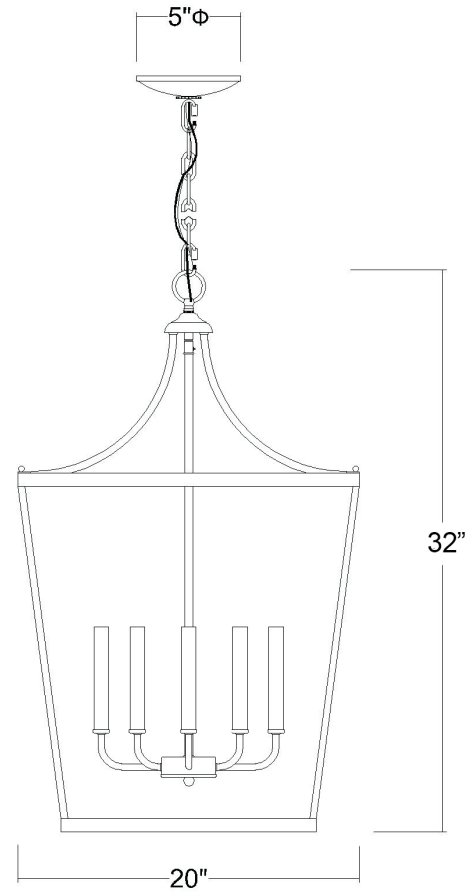

# IN11135BK

## KENNEDY 8-LIGHT CHANDELIER

<b>Description:</b>	Kennedy 8-Light Chandelier
<b>Finish:</b>	Matte Black
<b>Dimensions:</b>	20" Sq. x 32" H
<b>Bulbs:</b>	8-60W Cand.
<b>Installed Weight:</b>	10 lbs.
<b>Certification:</b>	cUL / dry location

<b>Material:</b>	Steel
<b>Shades:</b>	NA
<b>Glass:</b>	NA
<b>Canopy Dimensions:</b>	5" Dia.
<b>Chain/Wire:</b>	5' Chain, 12' Wire
<b>Additional Finishes:</b>	Oil-rubbed bronze, satin nickel