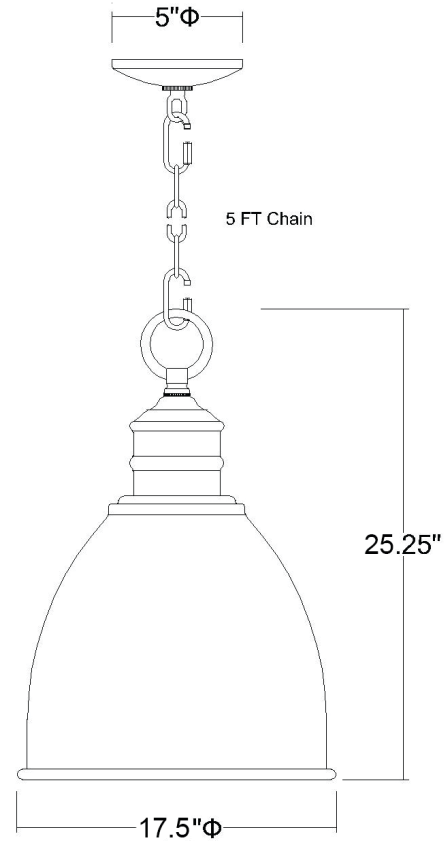

IN11170SN COLBY 1-LIGHT PENDANT

Description:	Colby 1-light pendant
Finish:	Satin Nickel
Dimensions:	17-1/2" D x 25-1/4" H
Bulbs:	1-100w medium
Installed Weight:	9 lbs.
Certification:	Dry location / c UL
Material:	Steel

Shade:	Steel
Glass:	NA
Canopy Dimensions:	5" dia.
Chain/Wire:	5" chain, 12' wire
Additional Finishes:	White with gloss white interior, matte black with white interior