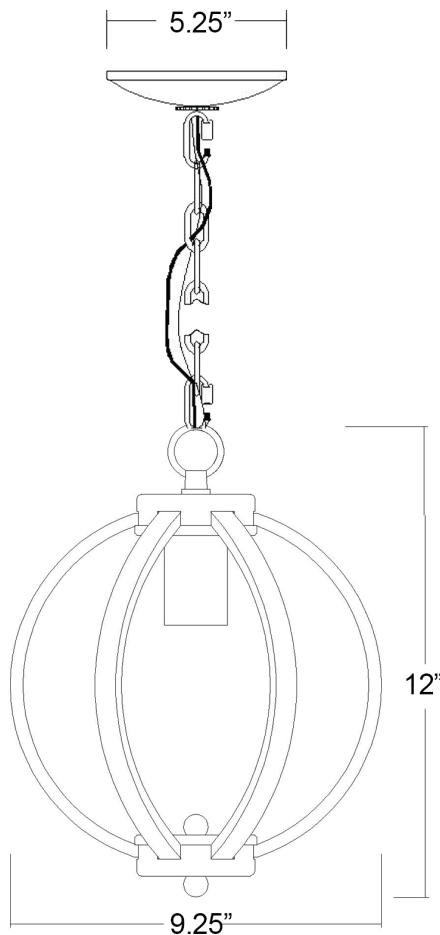

## NEVAEH 1-LIGHT CHANDELIER

<b>Description:</b>	Nevaeh 1-light chandelier	<b>Material:</b>	Steel and crystal
<b>Finish:</b>	Chrome	<b>Shade:</b>	NA
<b>Dimensions:</b>	9-1/4" D x 12" H	<b>Glass:</b>	NA
<b>Bulbs:</b>	1-60w medium	<b>Canopy Dimensions:</b>	5-1/4" dia.
<b>Installed Weight:</b>	3.5 lbs.	<b>Chain/Wire:</b>	5' chain, 12' wire
<b>Certification:</b>	Dry location / c UL	<b>Additional Finishes:</b>	NA