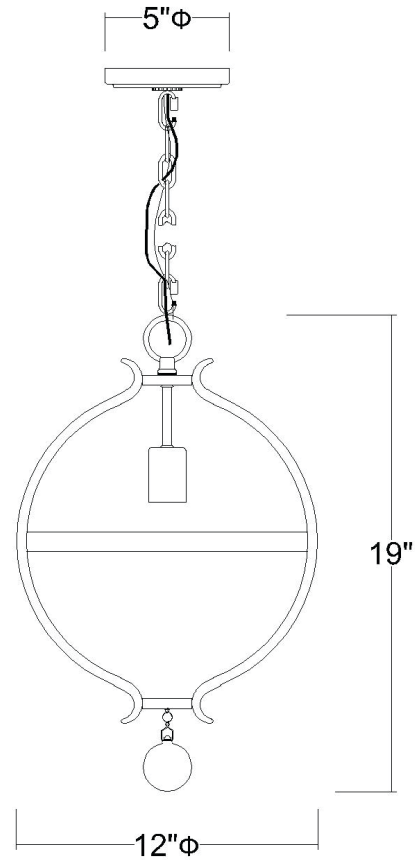

IN11340CW

CALLIE 1-LIGHT CHANDELIER

Description:	Callie 1-Light Chandelier
Finish:	Country White
Dimensions:	12" Dia. x 19" H
Bulbs:	1-100W Med.
Installed Weight:	6.3 lbs.
Certification:	cUL / dry location

Material:	Steel and crystal
Shades:	NA
Glass:	NA
Canopy Dimensions:	5" Dia.
Chain/Wire:	5' Chain, 12' Wire
Additional Finishes:	NA