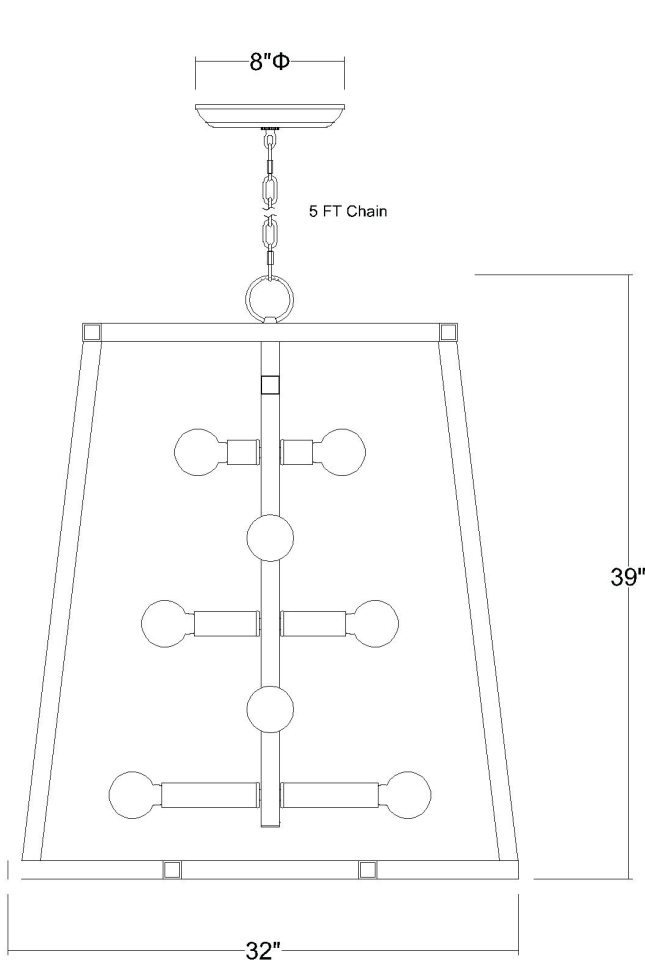

IN11382ORB

TIBERTON 10-LIGHT PENDANT

Description:	Tiberton 10-light pendant
Finish:	Oil rubbed bronze
Dimensions:	32" W x 39" H
Bulbs:	10-60w medium
Installed Weight:	28 lbs.
Certification:	Dry location / ETL

Material:	Iron and raw brass
Shades:	NA
Glass:	NA
Canopy Dimensions:	8" dia.
Chain/Wire:	5' chain, 12' wire
Additional Finishes:	NA