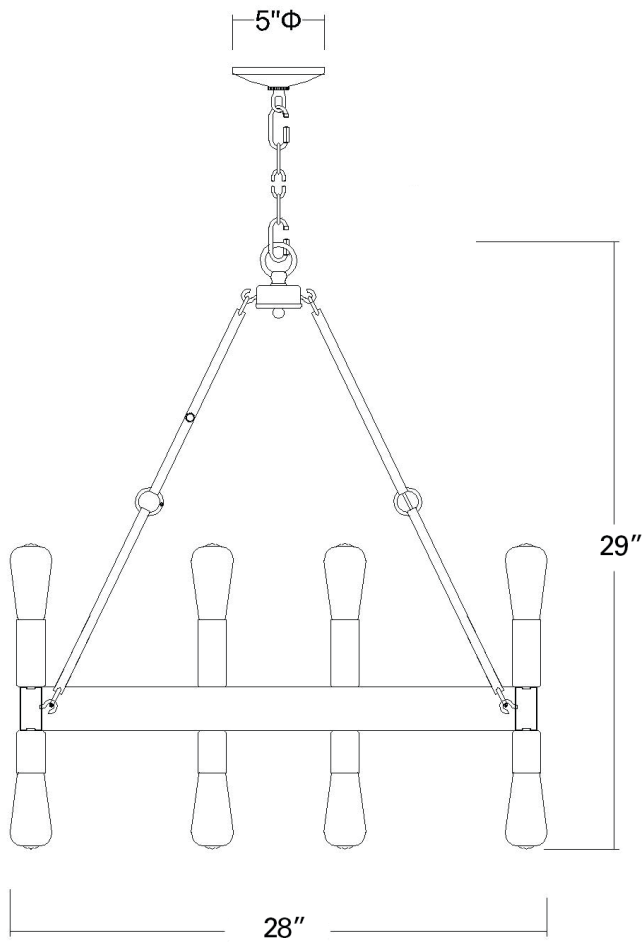

# IN11385W

## CUMBERLAND 16-LIGHT CHANDELIER

<b>Description:</b>	Cumberland 16-light chandelier
<b>Finish:</b>	Hand painted wood finish
<b>Dimensions:</b>	28" W x 29" H
<b>Bulbs:</b>	16-60w medium
<b>Installed Weight:</b>	30 lbs.
<b>Certification:</b>	Dry location / ETL

<b>Material:</b>	Iron and raw brass
<b>Shades:</b>	NA
<b>Glass:</b>	NA
<b>Canopy Dimensions:</b>	5" dia.
<b>Chain/Wire:</b>	5' chain, 12' wire
<b>Additional Finishes:</b>	NA