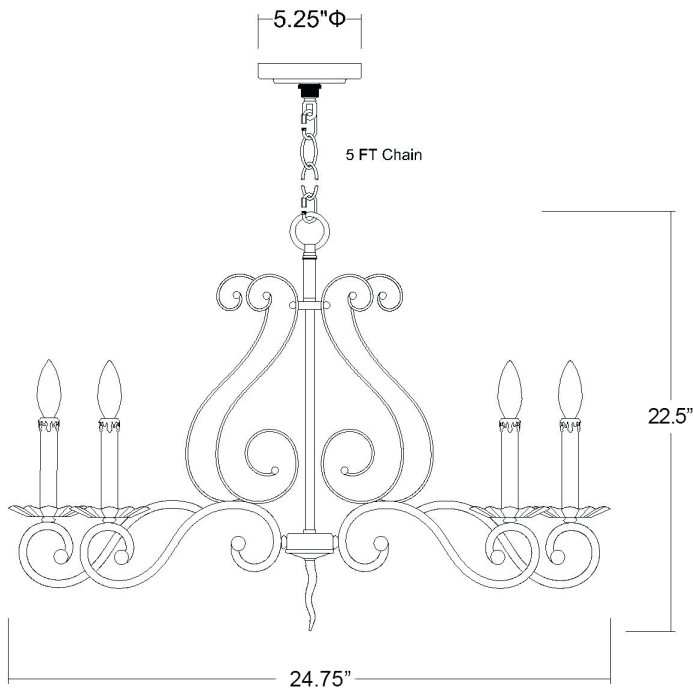

IN11410R LYDIA 5-LIGHT CHANDELIER

Description:	Lydia 5-light chandelier
Finish:	Russet
Dimensions:	24.75" D x 22.5" H
Bulbs:	5-60w candelabra
Certification:	Dry location / c UL

Material:	Iron
Shades:	NA
Glass:	NA
Canopy Dimensions:	5-1/4" dia.
Chain/Wire:	5' chain, 12' wire
Additional Finishes:	NA