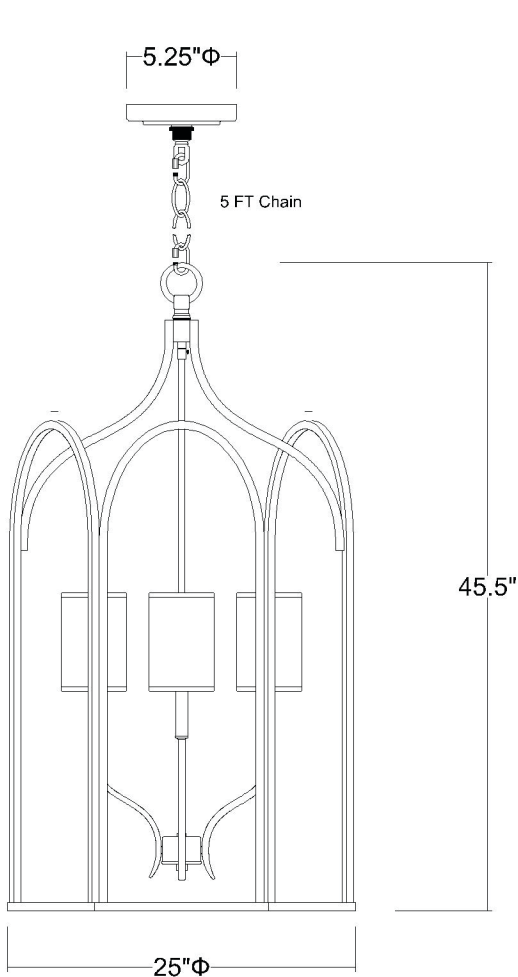

IN11416WG

ELLIE 6-LIGHT CHANDELIER

Description:	Ellie 6-light chandelier
Finish:	Washed gold
Dimensions:	25" D x 45-1/2" H
Bulbs:	6-60w candelabra
Installed Weight:	28.85 lbs.
Certification:	Dry location / c UL

Material:	Iron and fabric
Shades:	White fabric
Glass:	NA
Canopy Dimensions:	5-1/4" dia.
Chain/Wire:	5' chain, 12' wire
Additional Finishes:	NA