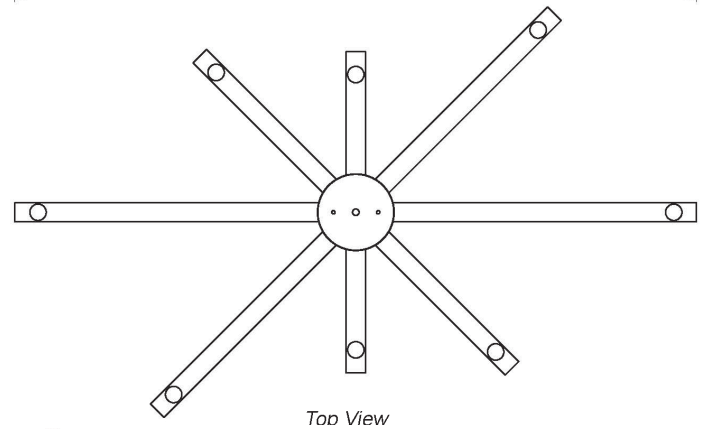

IN20026BK

HALE 8-LIGHT CHANDELIER

Description:	Hale 8-light chandelier
Finish:	Matte black
Dimensions:	42" W x 34.5" D x 10.5" H
Bulbs:	8-60w Cand.
Certification:	Dry location / UL
Material:	Steel

Shade:	NA
Glass:	NA
Canopy Dimensions:	4.75" dia.
Chain/Wire:	12' wire
Stems:	3-12", 1-6", 1-3"
Additional Finishes:	Polished nickel

*height does not include bulbs