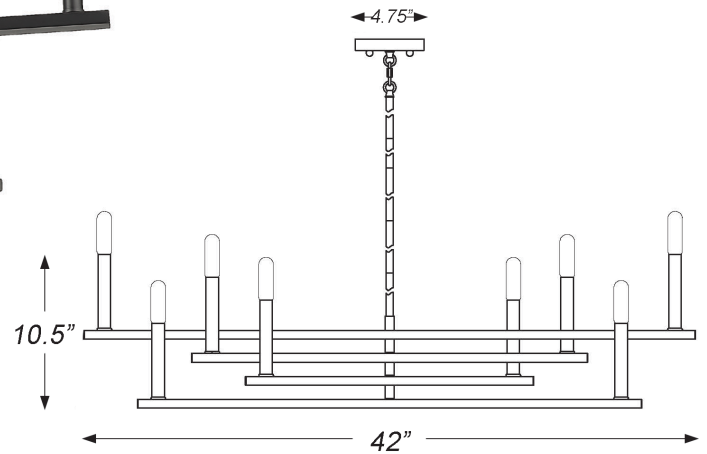

IN20026BK

HALE 8-LIGHT CHANDELIER

Description:	Hale 8-light chandelier
Finish:	Matte black
Dimensions:	42" W x 34.5" D x 10.5" H
Bulbs:	8-60w Cand.
Certification:	Dry location / UL
Material:	Steel

Shade:	NA
Glass:	NA
Canopy Dimensions:	4.75" dia.
Chain/Wire:	12' wire
Stems:	3-12", 1-6", 1-3"
Additional Finishes:	Polished nickel

*height does not include bulbs