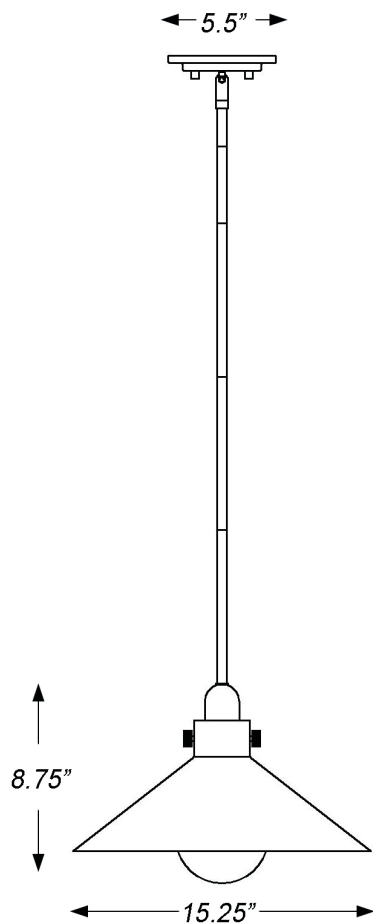

IN20080PN DWYER 1-LIGHT PENDANT

Description: Dwyer 1-light pendant

Finish: Polished nickel

Dimensions: 15.25" dia. x 8.75" H

Bulbs: 1-100w Med.

Certification: UL / damp location

Material: Steel

Shade: Glass

Glass: Clear

Canopy Dimensions: 5-1/2" dia.

Chain/Wire: 12' wire

Stems: 3-12", 1-6", 1-3"

Additional Finishes: Antique brass,
matte black