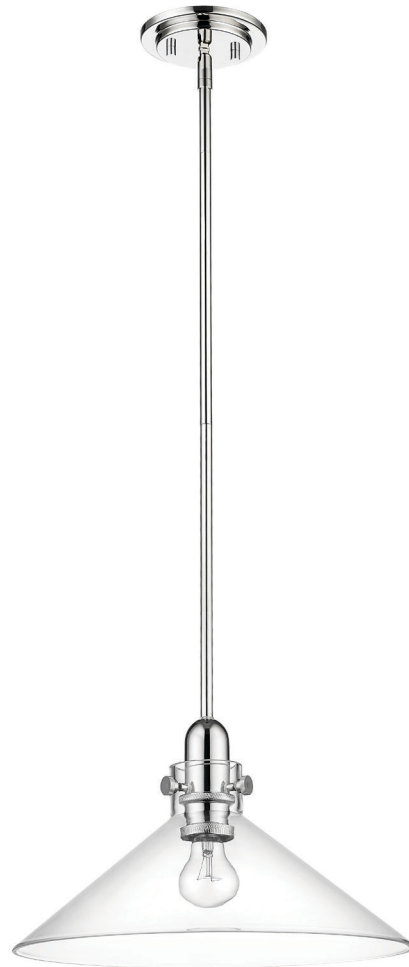

IN20080PN DWYER 1-LIGHT PENDANT

Description: Dwyer 1-light pendant

Finish: Polished nickel

Dimensions: 15.25" dia. x 8.75" H

Bulbs: 1-100w Med.

Certification: UL / damp location

Material: Steel

Shade: Glass

Glass: Clear

Canopy Dimensions: 5-1/2" dia.

Chain/Wire: 12' wire

Stems: 3-12", 1-6", 1-3"

Additional Finishes: Antique brass,
matte black