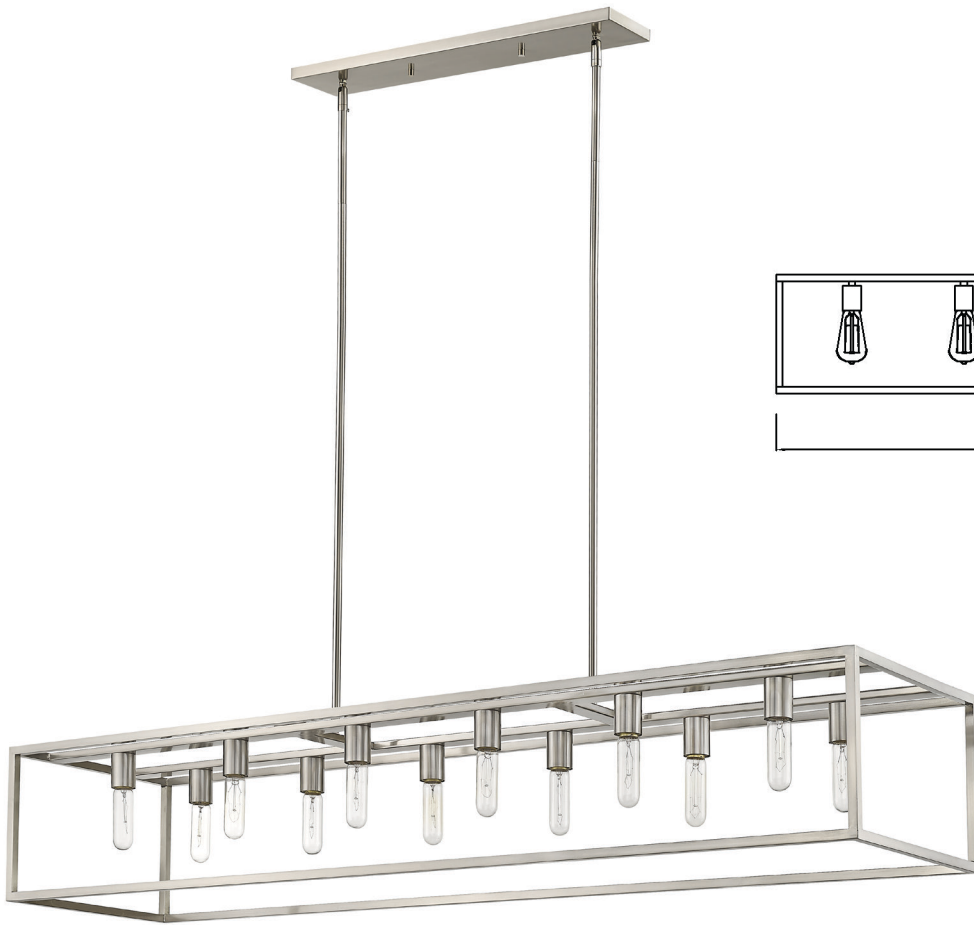

IN21003SN

COBAR 12-LIGHT PENDANT

Description: Cobar 12-Light Pendant

Finish: Satin Nickel

Dimensions: 60" L x 15" W x 10" H

Bulbs: 12-100W Med.

Installed Weight: 21 lbs.

Certification: cUL / dry location

Material: Steel

Shades: NA

Glass: NA

Canopy Dimensions: 23-3/4" x 4-3/4"

Chain/Wire: 12' Wire

Stems: 6-12", 2-6", 2-3"

Additional Finishes: Oil-rubbed bronze, satin nickel