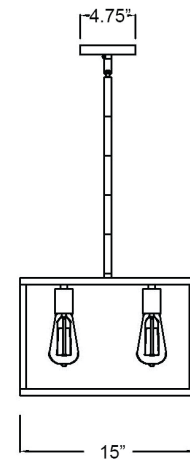

IN21003SN

COBAR 12-LIGHT PENDANT

Description: Cobar 12-Light Pendant

Finish: Satin Nickel

Dimensions: 60" L x 15" W x 10" H

Bulbs: 12-100W Med.

Installed Weight: 21 lbs.

Certification: cUL / dry location

Material: Steel

Shades: NA

Glass: NA

Canopy Dimensions: 23-3/4" x 4-3/4"

Chain/Wire: 12' Wire

Stems: 6-12", 2-6", 2-3"

Additional Finishes: Oil-rubbed bronze, satin nickel