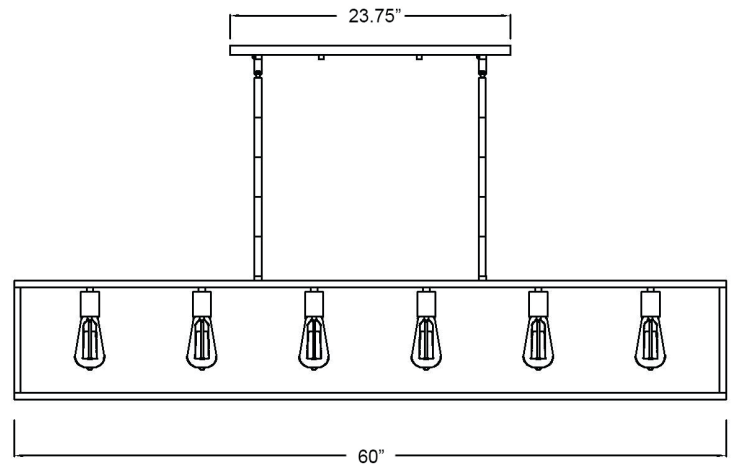

IN21003SN

COBAR 12-LIGHT PENDANT

Description: Cobar 12-Light Pendant

Finish: Satin Nickel

Dimensions: 60" L x 15" W x 10" H

Bulbs: 12-100W Med.

Installed Weight: 21 lbs.

Certification: cUL / dry location

Material: Steel

Shades: NA

Glass: NA

Canopy Dimensions: 23-3/4" x 4-3/4"

Chain/Wire: 12' Wire

Stems: 6-12", 2-6", 2-3"

Additional Finishes: Oil-rubbed bronze, satin nickel