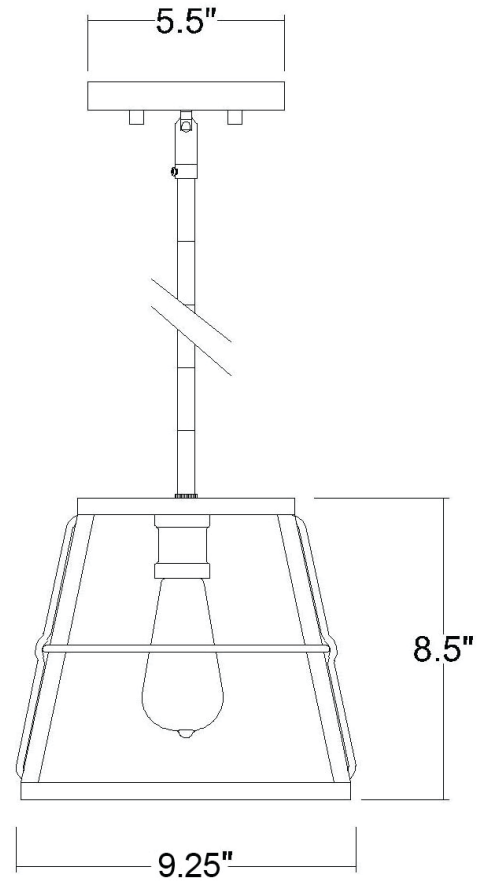

IN21050ORB

CHARLEY 1-LIGHT MINI PENDANT

Description:	Charley 1-Light Mini Pendant
Finish:	Oil Rubbed Bronze
Dimensions:	9-1/4" Sq. x 8-1/2" H
Bulbs:	1-100W Med.
Installed Weight:	4 lbs.
Certification:	cUL / dry location

Material:	Steel
Shades:	NA
Glass:	NA
Canopy Dimensions:	5-1/2" Sq.
Chain/Wire:	12' Wire
Stems:	3-12", 1-6", 1-3"
Additional Finishes:	NA