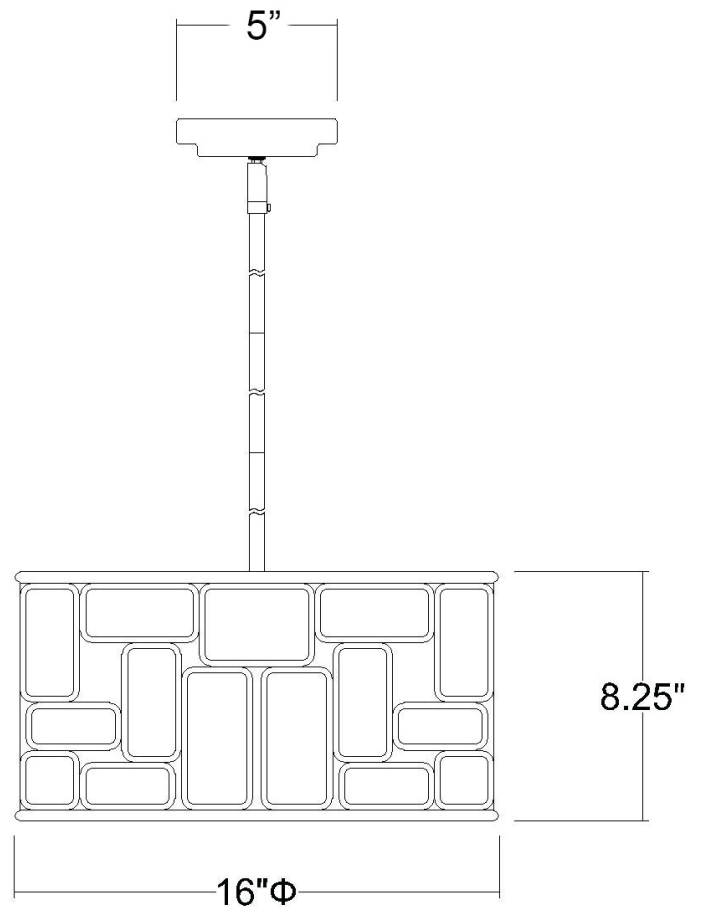

IN21131BK

AMORET 4-LIGHT FLUSHMOUNT

Description: Amoret 4-Light Flushmount

Finish: Matte Black

Dimensions: 16" Dia. x 8-1/4" H

Bulbs: 4-60W Cand.

Installed Weight: 7.5 lbs.

Certification: cUL / dry location

Material: Steel

Shades: NA

Glass: NA

Canopy Dimensions: 5" Dia.

Chain/Wire: 12' Wire

Stems: 3-12", 1-6", 1-3"

Additional Finishes: Antique silver