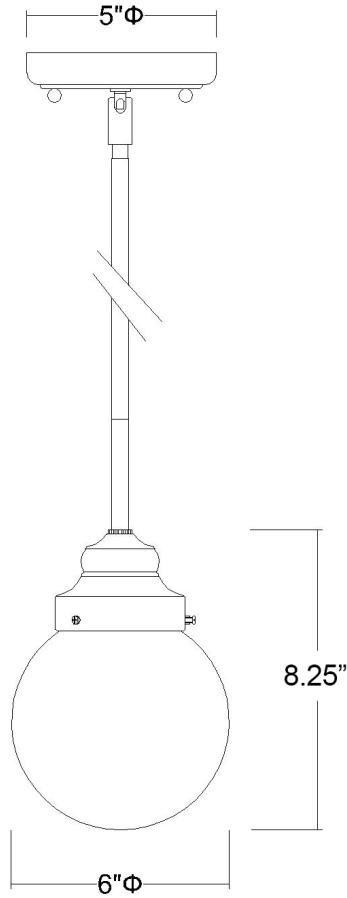

IN21220RB

PORTSMITH 1-LIGHT PENDANT

Description: Portsmouth 1-light pendant

Finish: Raw brass

Dimensions: 6" D x 8-1/4" H

Bulbs: 1-60w medium

Installed Weight: 2.25 lbs.

Certification: Dry location / ETL

Material: Iron and glass

Shade: Glass

Glass: Opal glass globe

Canopy Dimensions: 5" dia.

Stems: 12' wire, 45" stems
(3-12", 1-6", 1-3")

Additional Finishes: Polished nickel