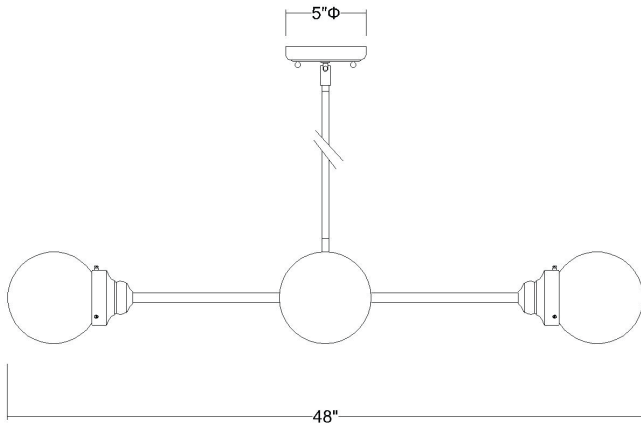

IN21222RB

PORTSMITH 4-LIGHT CHANDELIER

Side View

Bottom View

Description:	Portsmouth 4-light chandelier
Finish:	Raw brass
Dimensions:	48" L x 24" W x 6" H
Bulbs:	4-60w medium
Installed Weight:	5.5 lbs.
Certification:	Dry location / ETL

Material:	Iron and glass
Shade:	Glass
Glass:	Opal glass globes
Canopy Dimensions:	5" dia.
Stems:	12' wire, 45" stems (3-12", 1-6", 1-3")
Additional Finishes:	Polished nickel