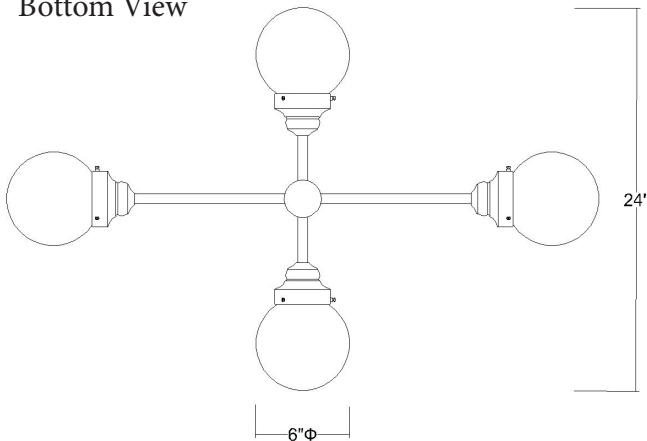

IN21222RB

PORTSMITH 4-LIGHT CHANDELIER

Side View

Bottom View

Description:	Portsmouth 4-light chandelier
Finish:	Raw brass
Dimensions:	48" L x 24" W x 6" H
Bulbs:	4-60w medium
Installed Weight:	5.5 lbs.
Certification:	Dry location / ETL

Material:	Iron and glass
Shade:	Glass
Glass:	Opal glass globes
Canopy Dimensions:	5" dia.
Stems:	12' wire, 45" stems (3-12", 1-6", 1-3")
Additional Finishes:	Polished nickel