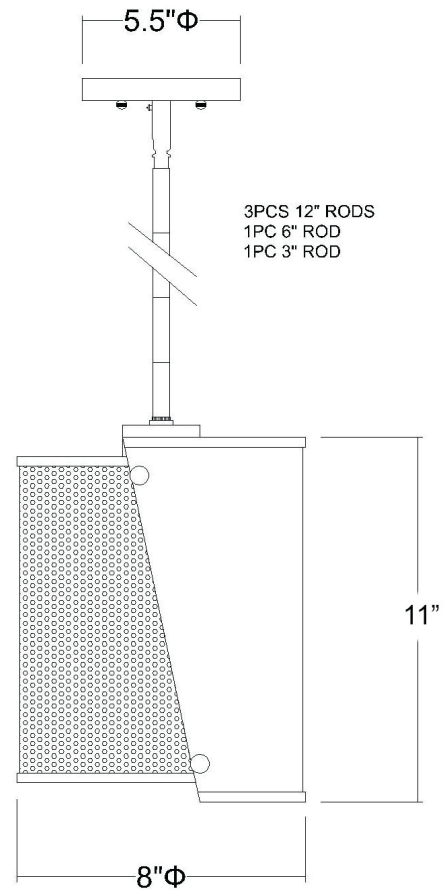

IN21601BZP

RYKER 1-LIGHT PENDANT

Description: Ryker 1-Light Pendant

Finish: Bronze Patina

Dimensions: 8" W x 11" H

Bulbs: 1-100W Med.

Installed Weight: 1.8 lbs.

Certification: cUL / dry location

Material: Steel

Shades: Steel

Glass: NA

Canopy Dimensions: 5-1/2" Dia.

Chain/Wire: 12' Wire

Stems: 3-12", 1-6", 1-3"

Additional Finishes: NA