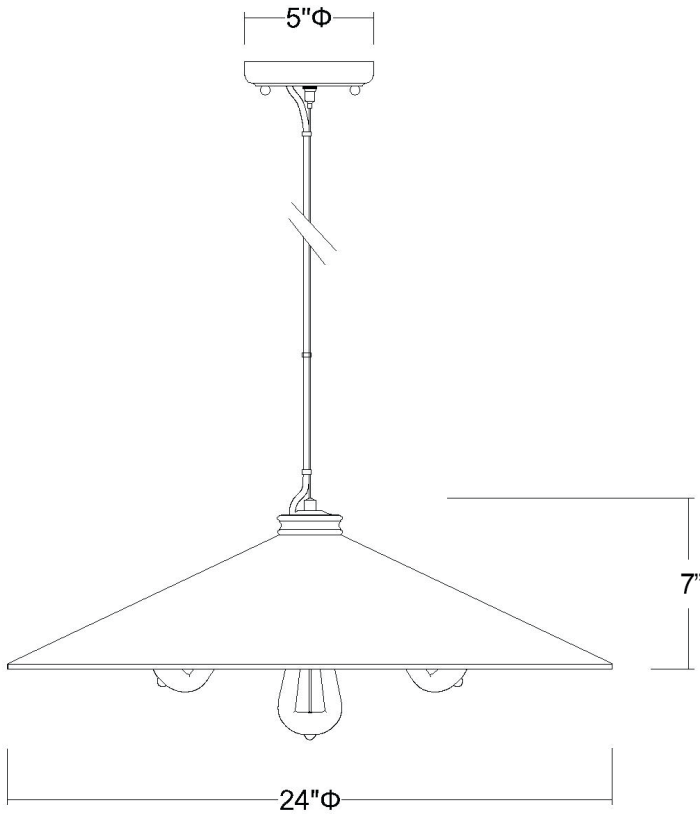

## ALCOVE 4-LIGHT PENDANT

<b>Description:</b>	Alcove 4-light pendant
<b>Finish:</b>	Oil rubbed bronze
<b>Dimensions:</b>	24" D x 7" H
<b>Bulbs:</b>	4-100w medium
<b>Installed Weight:</b>	6.15 lbs.
<b>Certification:</b>	Dry location / ETL

<b>Material:</b>	Iron
<b>Shade:</b>	Steel
<b>Glass:</b>	NA
<b>Canopy Dimensions:</b>	5" dia.
<b>Chain/Wire:</b>	12' wire
<b>Additional Finishes:</b>	NA