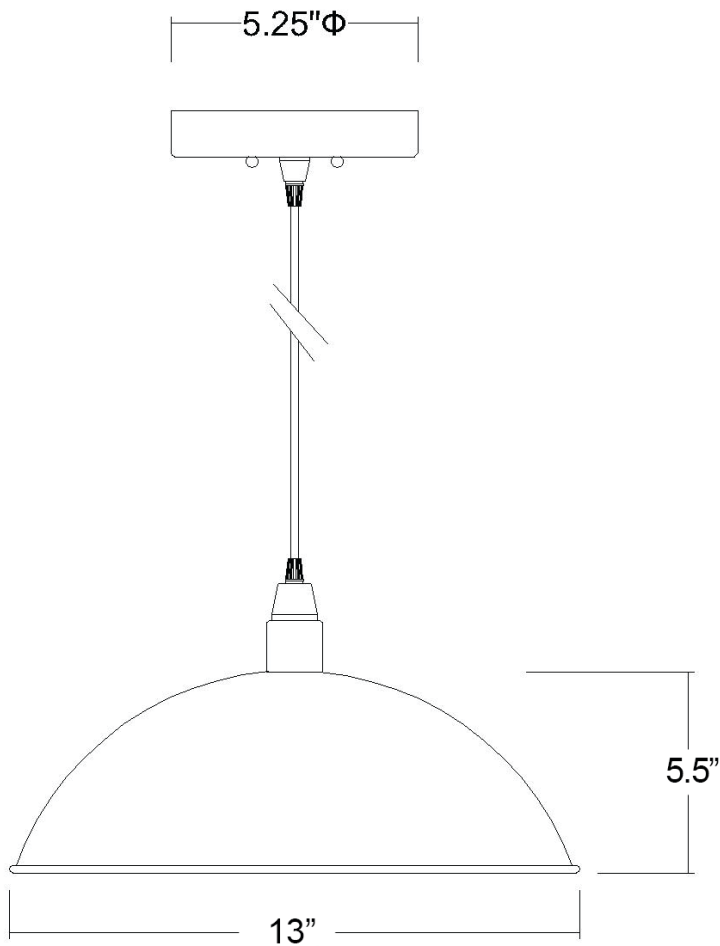

IN31451WG

LAYLA 1-LIGHT PENDANT

Description:	Layla 1-light pendant
Finish:	Washed gold
Dimensions:	13" D x 5-1/2" H
Bulbs:	1-60w candelabra
Installed Weight:	2.3 lbs.
Certification:	Dry location / c UL

Material:	Steel
Shade:	Steel
Glass:	NA
Canopy Dimensions:	5-1/4" dia.
Chain/Wire:	12' wire
Additional Finishes:	White