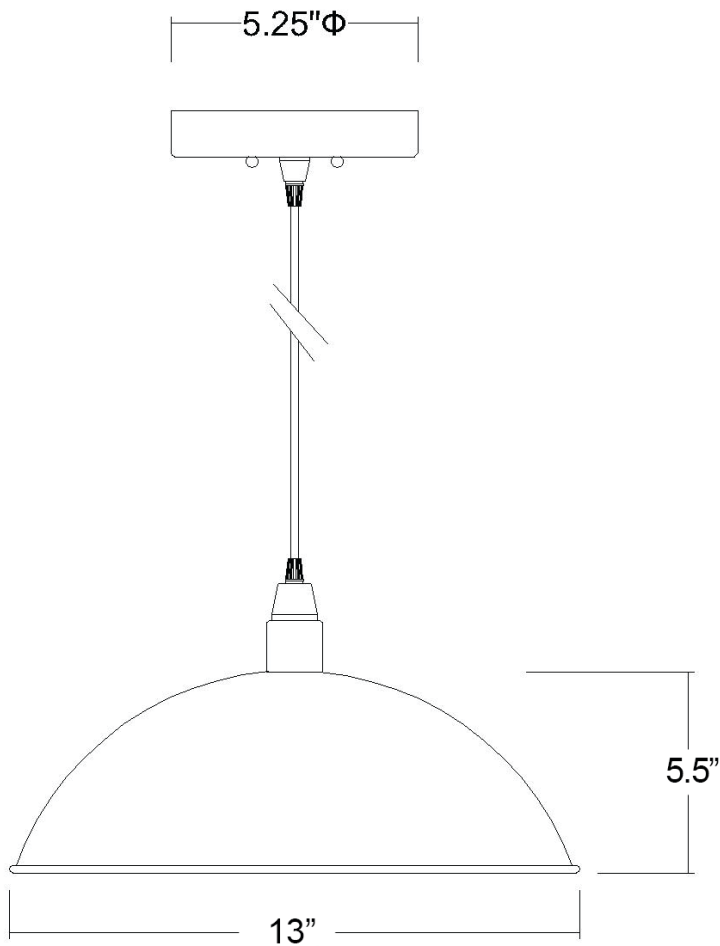

IN31451WH

LAYLA 1-LIGHT PENDANT

Description:	Layla 1-light pendant
Finish:	White
Dimensions:	13" D x 5-1/2" H
Bulbs:	1-60w candelabra
Installed Weight:	2.3 lbs.
Certification:	Dry location / c UL

Material:	Steel
Shade:	Steel
Glass:	NA
Canopy Dimensions:	5-1/4" dia.
Chain/Wire:	12' wire
Additional Finishes:	Washed gold