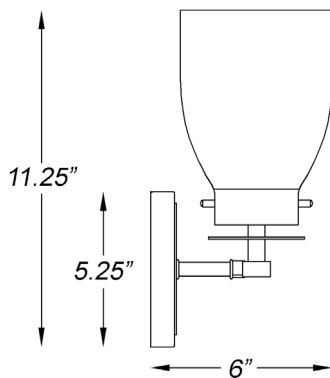

## SHELBY 3-LIGHT WALL SCONCE

Front View

Side View

<b>Description:</b>	Shelby 3-light wall sconce
<b>Finish:</b>	Oil-rubbed bronze w/antique brass
<b>Dimensions:</b>	22.5" W x 11.25" H x 6" ext. Height on center: 8.5"
<b>Bulbs:</b>	3-100w Med.
<b>Certification:</b>	UL / damp location

<b>Material:</b>	Steel
<b>Shade:</b>	Glass
<b>Glass:</b>	Clear Seedy
<b>Back Plate Dimensions:</b>	5-1/4" dia.
<b>Chain/Wire:</b>	NA
<b>Additional Finishes:</b>	NA
<b>Mounting:</b>	Up or down