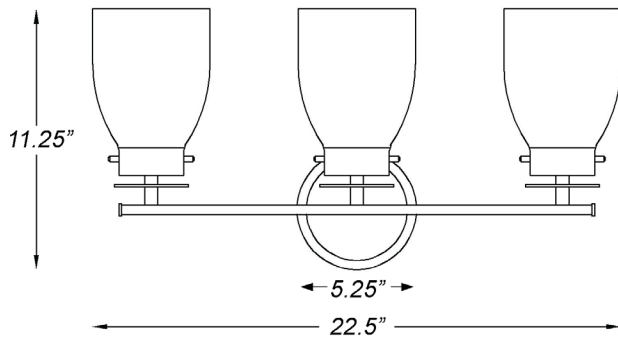

## SHELBY 3-LIGHT WALL SCONCE

Front View

Side View

<b>Description:</b>	Shelby 3-light wall sconce
<b>Finish:</b>	Oil-rubbed bronze w/antique brass
<b>Dimensions:</b>	22.5" W x 11.25" H x 6" ext. Height on center: 8.5"
<b>Bulbs:</b>	3-100w Med.
<b>Certification:</b>	UL / damp location

<b>Material:</b>	Steel
<b>Shade:</b>	Glass
<b>Glass:</b>	Clear Seedy
<b>Back Plate Dimensions:</b>	5-1/4" dia.
<b>Chain/Wire:</b>	NA
<b>Additional Finishes:</b>	NA
<b>Mounting:</b>	Up or down