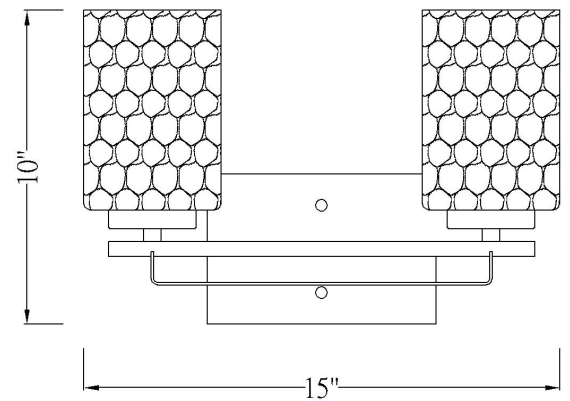

## LIVVY 2-LIGHT WALL SCONCE

**Description:** Livvy 2-Light Wall Sconce

**Finish:** Matte Black

**Dimensions:** 15" W x 10" H x 6" ext.  
 Height on Center: 7-1/4"

**Bulbs:** 2-100W Med.

**Installed Weight:** 3.1 lbs.

**Certification:** cUL / damp location

**Material:** Steel and glass

**Shades:** Glass

**Glass:** Clear Optic

**Back Plate Dimensions:** 7-1/4" x 4-3/4"

**Chain/Wire:** NA

**Additional Finishes:** Oil-rubbed bronze,  
 satin nickel