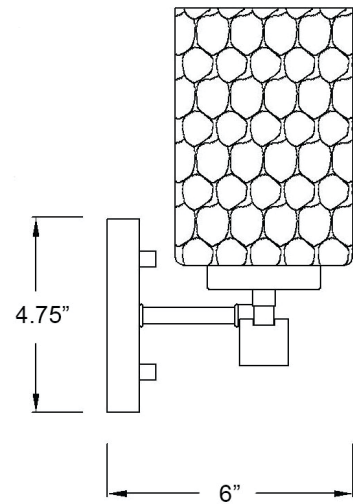

## LIVVY 2-LIGHT WALL SCONCE

**Description:** Livvy 2-Light Wall Sconce

**Finish:** Matte Black

**Dimensions:** 15" W x 10" H x 6" ext.  
 Height on Center: 7-1/4"

**Bulbs:** 2-100W Med.

**Installed Weight:** 3.1 lbs.

**Certification:** cUL / damp location

**Material:** Steel and glass

**Shades:** Glass

**Glass:** Clear Optic

**Back Plate Dimensions:** 7-1/4" x 4-3/4"

**Chain/Wire:** NA

**Additional Finishes:** Oil-rubbed bronze,  
 satin nickel