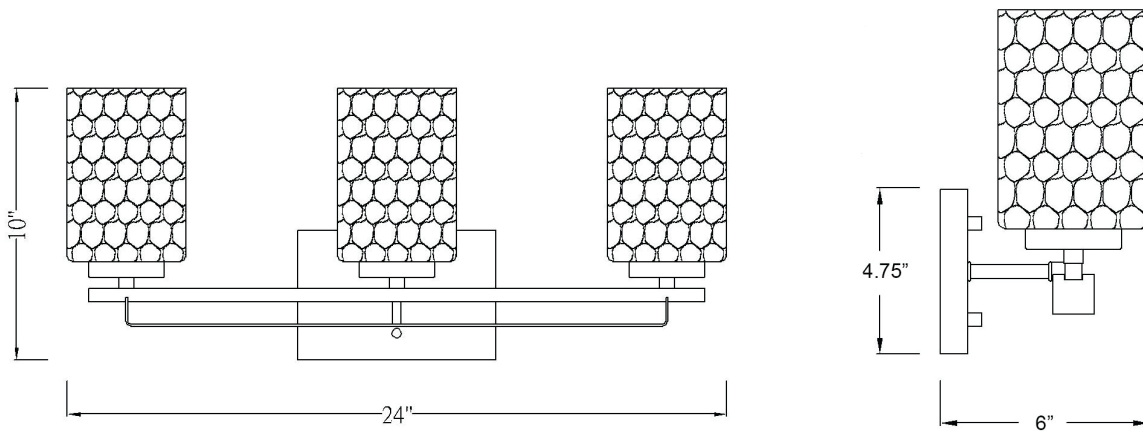

## LIVVY 3-LIGHT WALL SCONCE

**Description:** Livvy 3-Light Wall Sconce

**Finish:** Matte Black

**Dimensions:** 24" W x 10" H x 6" ext.  
 Height on Center: 7-1/4"

**Bulbs:** 3-100W Med.

**Installed Weight:** 4.3 lbs.

**Certification:** cUL / damp location

**Material:** Steel and glass

**Shades:** Glass

**Glass:** Clear Optic

**Back Plate Dimensions:** 7-1/4" x 4-3/4"

**Chain/Wire:** NA

**Additional Finishes:** Oil-rubbed bronze,  
 satin nickel