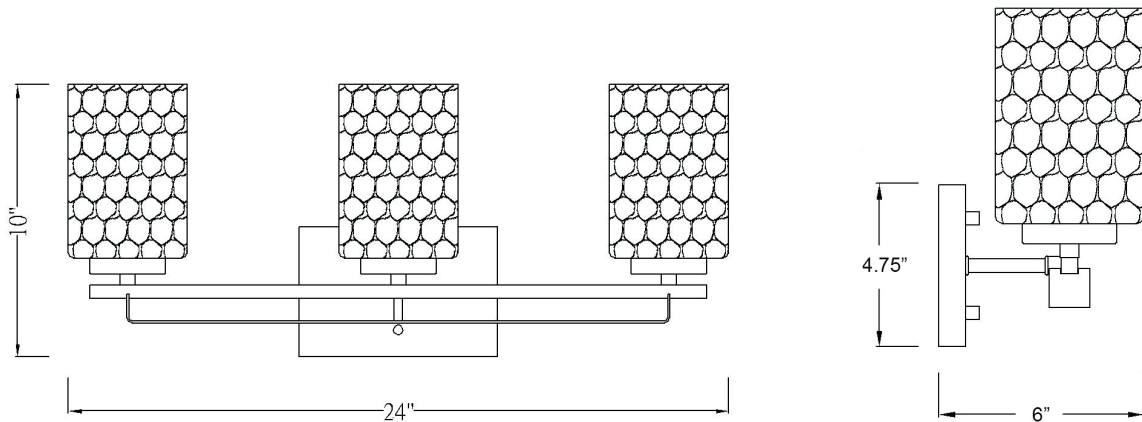

IN40012ORB

LIVVY 3-LIGHT WALL SCONCE

Description: Livvy 3-Light Wall Sconce

Finish: Oil-Rubbed Bronze

Dimensions: 24" W x 10" H x 6" ext.
 Height on Center: 7-1/4"

Bulbs: 3-100W Med.

Installed Weight: 4.3 lbs.

Certification: cUL / damp location

Material: Steel and glass

Shades: Glass

Glass: Clear Optic

Back Plate Dimensions: 7-1/4" x 4-3/4"

Chain/Wire: NA

Additional Finishes: Matte black,
 satin nickel