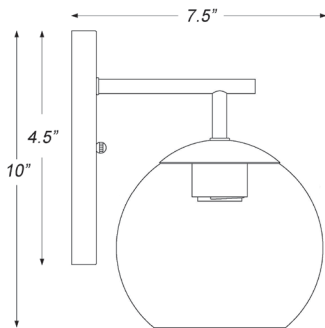

IN40048PN

MACKENZIE 2-LIGHT WALL SCONCE

Front View

Side View

Description:	Mackenzie 2-light wall sconce
Finish:	Polished nickel
Dimensions:	16" W x 10" H x 7.5" ext. Height on Center: 2.25"
Bulbs:	2-60w Med.
Certification:	Damp location / UL

Material:	Steel
Shade:	Glass
Glass:	Water ripple
Back Plate Dimensions:	7.5" x 4.5"
Chain/Wire:	NA
Additional Finishes:	NA
Mounting:	Up or down