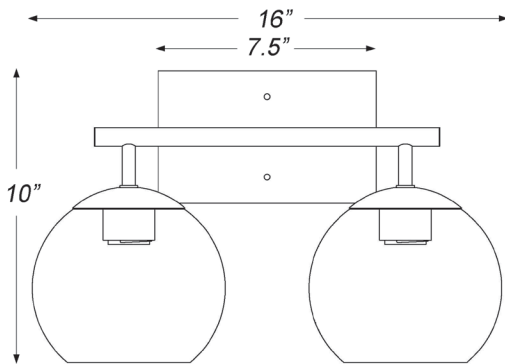

IN40048PN

MACKENZIE 2-LIGHT WALL SCONCE

Front View

Side View

Description:	Mackenzie 2-light wall sconce
Finish:	Polished nickel
Dimensions:	16" W x 10" H x 7.5" ext. Height on Center: 2.25"
Bulbs:	2-60w Med.
Certification:	Damp location / UL

Material:	Steel
Shade:	Glass
Glass:	Water ripple
Back Plate Dimensions:	7.5" x 4.5"
Chain/Wire:	NA
Additional Finishes:	NA
Mounting:	Up or down