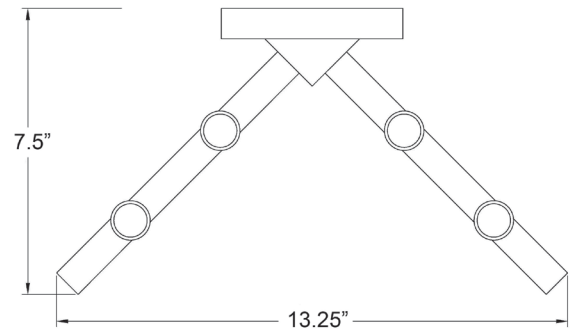

## FALLON 4-LIGHT WALL SCONCE

<b>Description:</b>	Fallon 4-light wall sconce
<b>Finish:</b>	Oil-rubbed bronze
<b>Dimensions:</b>	13-1/4" W x 8" H x 7-1/2" ext. Height on center: 4"
<b>Bulbs:</b>	4-60w Cand.
<b>Installed Weight:</b>	9.7 lbs.
<b>Certification:</b>	cETL / dry location

<b>Material:</b>	Steel
<b>Shades:</b>	NA
<b>Glass:</b>	NA
<b>Back Plate Dimensions:</b>	4-3/4" x 8"
<b>Chain/Wire:</b>	NA
<b>Additional Finishes:</b>	NA