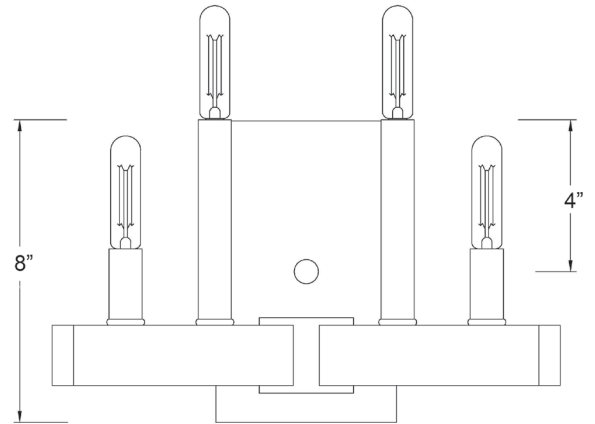

## FALLON 4-LIGHT WALL SCONCE

<b>Description:</b>	Fallon 4-light wall sconce
<b>Finish:</b>	Oil-rubbed bronze
<b>Dimensions:</b>	13-1/4" W x 8" H x 7-1/2" ext. Height on center: 4"
<b>Bulbs:</b>	4-60w Cand.
<b>Installed Weight:</b>	9.7 lbs.
<b>Certification:</b>	cETL / dry location

<b>Material:</b>	Steel
<b>Shades:</b>	NA
<b>Glass:</b>	NA
<b>Back Plate Dimensions:</b>	4-3/4" x 8"
<b>Chain/Wire:</b>	NA
<b>Additional Finishes:</b>	NA