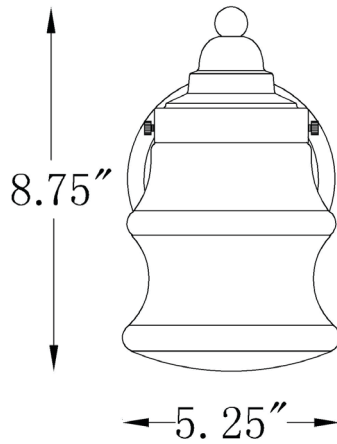

## KEAL 1-LIGHT WALL SCONCE

Front View

Side View

<b>Description:</b>	Keal 1-light wall sconce
<b>Finish:</b>	Antique brass
<b>Dimensions:</b>	5.25" W x 8.75" H x 7" ext. Height on center: 4"
<b>Bulbs:</b>	1-100w Med.
<b>Certification:</b>	UL / damp location

<b>Material:</b>	Steel
<b>Shade:</b>	Glass
<b>Glass:</b>	Clear
<b>Back Plate Dimensions:</b>	5" dia.
<b>Chain/Wire:</b>	NA
<b>Additional Finishes:</b>	Polished nickel
<b>Mounting:</b>	Up or down