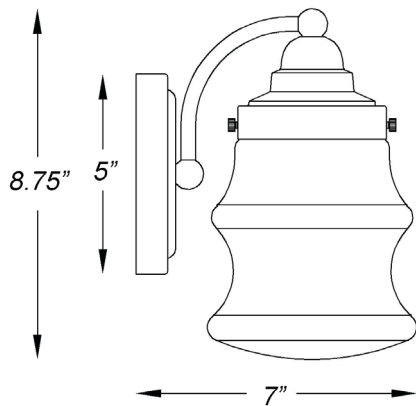

## KEAL 1-LIGHT WALL SCONCE

Front View

Side View

<b>Description:</b>	Keal 1-light wall sconce
<b>Finish:</b>	Antique brass
<b>Dimensions:</b>	5.25" W x 8.75" H x 7" ext. Height on center: 4"
<b>Bulbs:</b>	1-100w Med.
<b>Certification:</b>	UL / damp location

<b>Material:</b>	Steel
<b>Shade:</b>	Glass
<b>Glass:</b>	Clear
<b>Back Plate Dimensions:</b>	5" dia.
<b>Chain/Wire:</b>	NA
<b>Additional Finishes:</b>	Polished nickel
<b>Mounting:</b>	Up or down