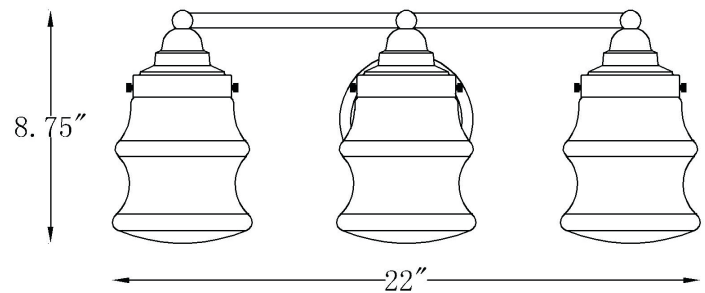

IN40073PN

KEAL 3-LIGHT WALL SCONCE

Side View

Front View

Description:	Keal 3-light wall sconce
Finish:	Polished nickel
Dimensions:	22" W x 8.75" H x 7" ext. Height on center: 4"
Bulbs:	3-100w Med.
Certification:	UL / damp location

Material:	Steel
Shade:	Glass
Glass:	Clear
Back Plate Dimensions:	5" dia.
Chain/Wire:	NA
Additional Finishes:	Antique brass
Mounting:	Up or down