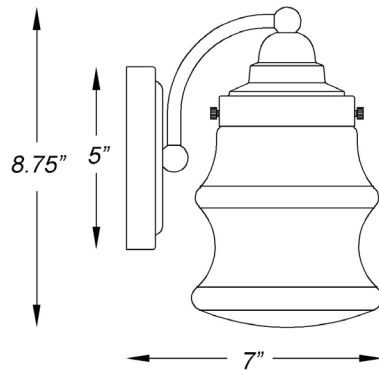

IN40073PN

KEAL 3-LIGHT WALL SCONCE

Side View

Front View

Description:	Keal 3-light wall sconce
Finish:	Polished nickel
Dimensions:	22" W x 8.75" H x 7" ext. Height on center: 4"
Bulbs:	3-100w Med.
Certification:	UL / damp location

Material:	Steel
Shade:	Glass
Glass:	Clear
Back Plate Dimensions:	5" dia.
Chain/Wire:	NA
Additional Finishes:	Antique brass
Mounting:	Up or down