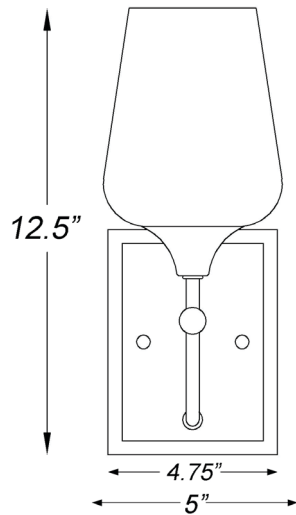

## GLADYS 1-LIGHT WALL SCONCE

Front View

Side View

<b>Description:</b>	Gladys 1-light wall sconce
<b>Finish:</b>	Matte black w/antique brass
<b>Dimensions:</b>	5" W x 12.5" H x 6.5" ext. Height on center: 8.75"
<b>Bulbs:</b>	1-100w Med.
<b>Certification:</b>	UL / damp location

<b>Material:</b>	Steel
<b>Shade:</b>	Glass
<b>Glass:</b>	Clear
<b>Back Plate Dimensions:</b>	4.75" x 6.25"
<b>Chain/Wire:</b>	NA
<b>Additional Finishes:</b>	Polished nickel
<b>Mounting:</b>	Up or down