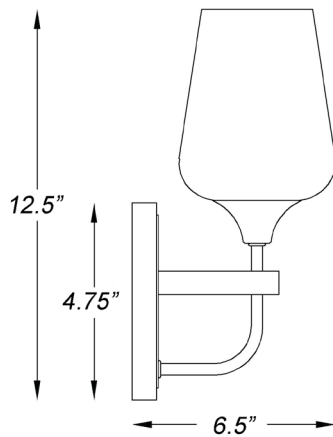

## GLADYS 1-LIGHT WALL SCONCE

Front View

Side View

<b>Description:</b>	Gladys 1-light wall sconce
<b>Finish:</b>	Matte black w/antique brass
<b>Dimensions:</b>	5" W x 12.5" H x 6.5" ext. Height on center: 8.75"
<b>Bulbs:</b>	1-100w Med.
<b>Certification:</b>	UL / damp location

<b>Material:</b>	Steel
<b>Shade:</b>	Glass
<b>Glass:</b>	Clear
<b>Back Plate Dimensions:</b>	4.75" x 6.25"
<b>Chain/Wire:</b>	NA
<b>Additional Finishes:</b>	Polished nickel
<b>Mounting:</b>	Up or down