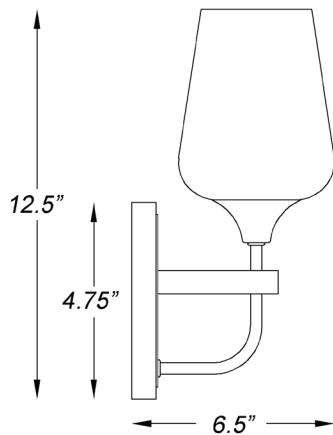

## GLADYS 1-LIGHT WALL SCONCE

Front View

Side View

<b>Description:</b>	Gladys 1-light wall sconce
<b>Finish:</b>	Polished nickel
<b>Dimensions:</b>	5" W x 12.5" H x 6.5" ext. Height on center: 8.75"
<b>Bulbs:</b>	1-100w Med.
<b>Certification:</b>	UL / damp location

<b>Material:</b>	Steel
<b>Shade:</b>	Glass
<b>Glass:</b>	Clear
<b>Back Plate Dimensions:</b>	4.75" x 6.25"
<b>Chain/Wire:</b>	NA
<b>Additional Finishes:</b>	Matte Black
<b>Mounting:</b>	Up or down