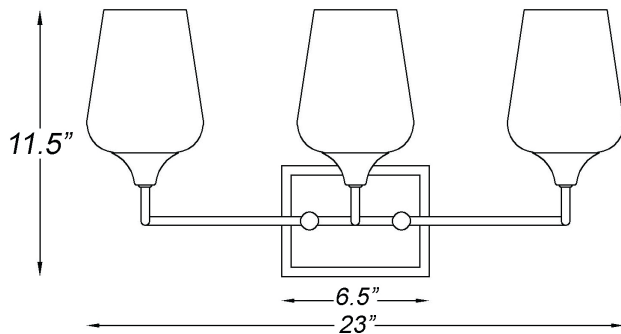

IN40082PN

GLADYS 3-LIGHT WALL SCONCE

Front View

Side View

Description:	Gladys 3-light wall sconce
Finish:	Polished nickel
Dimensions:	23" W x 11.5" H x 6.5" ext. Height on center: 9"
Bulbs:	3-100w Med.
Certification:	UL / damp location

Material:	Steel
Shade:	Glass
Glass:	Clear
Back Plate Dimensions:	6.25" x 4.75"
Chain/Wire:	NA
Additional Finishes:	Matte black
Mounting:	Up or down