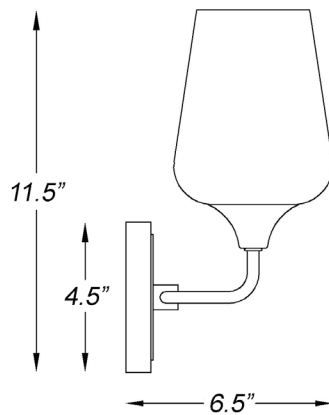

IN40082PN

GLADYS 3-LIGHT WALL SCONCE

Front View

Side View

Description:	Gladys 3-light wall sconce
Finish:	Polished nickel
Dimensions:	23" W x 11.5" H x 6.5" ext. Height on center: 9"
Bulbs:	3-100w Med.
Certification:	UL / damp location

Material:	Steel
Shade:	Glass
Glass:	Clear
Back Plate Dimensions:	6.25" x 4.75"
Chain/Wire:	NA
Additional Finishes:	Matte black
Mounting:	Up or down