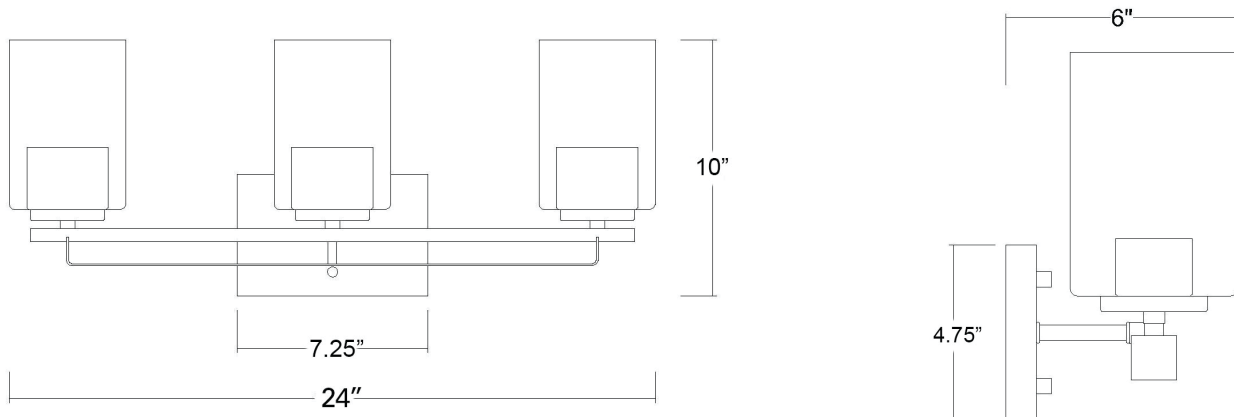

IN41102ORB

ORELLA 3-LIGHT WALL SCONCE

Description: Orella 3-Light Wall Sconce

Finish: Oil-rubbed bronze

Dimensions: 24" W x 10" H x 6" ext.
Height on Center: 7-1/2"

Bulbs: 3-100W Med.

Installed Weight: 4.3 lbs.

Certification: cUL / damp location

Material: Steel and glass

Shades: Glass

Glass: Clear seeded

Back Plate Dimensions: 7-1/4" x 4-3/4"

Chain/Wire: NA

Additional Finishes: Matte black,
satin nickel