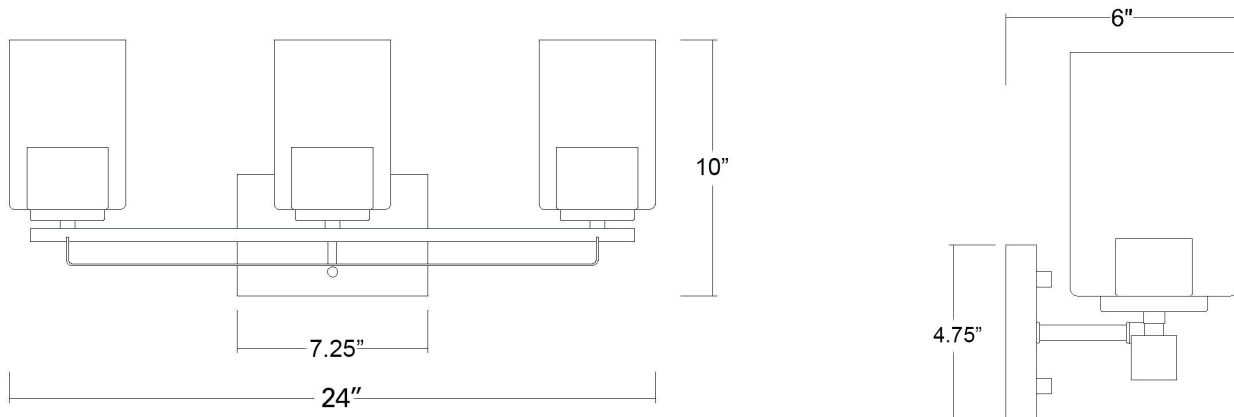

IN41102SN

ORELLA 3-LIGHT WALL SCONCE

Description: Orella 3-Light Wall Sconce

Finish: Satin nickel

Dimensions: 24" W x 10" H x 6" ext.
Height on Center: 7-1/2"

Bulbs: 3-100W Med.

Installed Weight: 4.3 lbs.

Certification: cUL / damp location

Material: Steel and glass

Shades: Glass

Glass: Clear seeded

Back Plate Dimensions: 7-1/4" x 4-3/4"

Chain/Wire: NA

Additional Finishes: Matte black,
oil-rubbed bronze