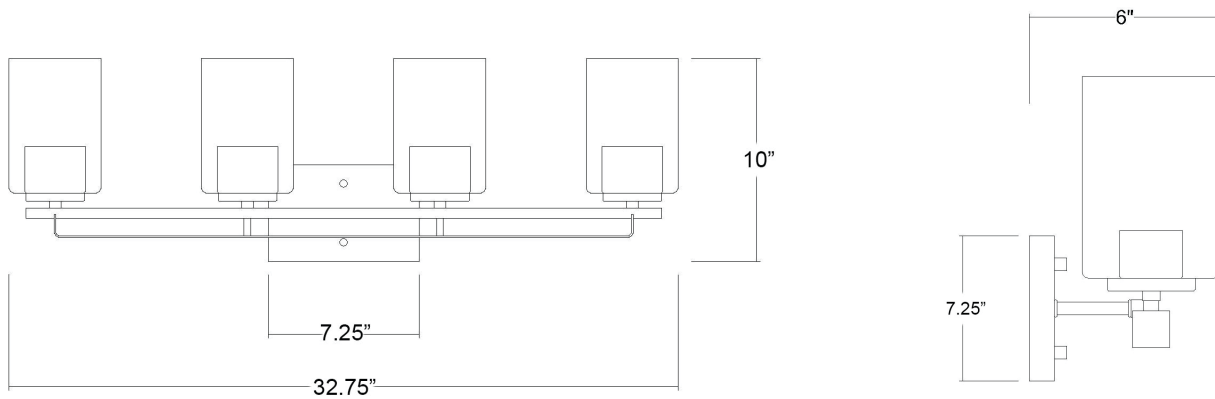

IN41103SN

ORELLA 4-LIGHT WALL SCONCE

Description:	Orella 4-Light Wall Sconce
Finish:	Satin nickel
Dimensions:	32-3/4" W x 10" H x 6" ext. Height on Center: 7-1/2"
Bulbs:	4-100W Med.
Installed Weight:	5.85 lbs.
Certification:	cUL / damp location

Material:	Steel and glass
Shades:	Glass
Glass:	Clear seeded
Back Plate Dimensions:	7-1/4" x 4-3/4"
Chain/Wire:	NA
Additional Finishes:	Matte black, oil-rubbed bronze